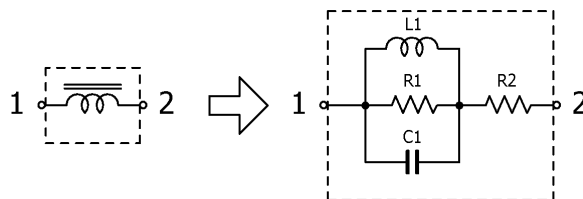

Circuit Diagram

Circuit Parameters

Part No.	L1[uH]	R1[ohm]	C1[pF]	R2[ohm]
NLV32T-120J-PF	12	27000	1.746	1.9787
NLV32T-150J-PF	15	41000	1.841	2.2194
NLV32T-180J-PF	18	45000	1.844	2.4877
NLV32T-220J-PF	22	77000	1.989	2.8202
NLV32T-270J-PF	27	60000	1.777	3.8976
NLV32T-330J-PF	33	80000	1.594	4.3845
NLV32T-390J-PF	39	110000	1.622	4.8552
NLV32T-470J-PF	47	80000	1.476	5.5188
NLV32T-560J-PF	56	100000	1.790	6.0946
NLV32T-680J-PF	68	110000	1.474	6.9775
NLV32T-820J-PF	82	150000	1.470	8.5296
NLV32T-101J-PF	100	85000	1.321	7.8959
NLV32T-121J-PF	120	83000	1.324	9.2724
NLV32T-151J-PF	150	87000	1.396	12.1190
NLV32T-181J-PF	180	100000	1.399	13.6667
NLV32T-221J-PF	220	100000	1.508	16.8967
NLV32T-271J-PF	270	110000	1.620	12.6430
NLV32T-331J-PF	330	140000	1.454	14.5237
NLV32T-391J-PF	390	110000	1.621	16.2853
NLV32T-471J-PF	470	110000	1.475	21.0427