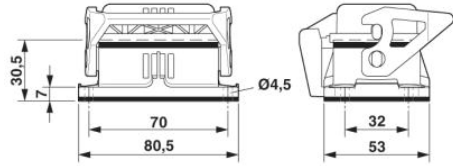

Commercial data	
EAN	4  046356 776844
Pack	1
Customs tariff	85389099
Gross weight in pieces	22.22 g
Country of Origin	PL

Product notes

WEEE/RoHS-compliant since:
03/07/2012

Please note that the data given here has been taken from the online catalog. For comprehensive information and data, please refer to the user documentation at <http://www.download.phoenixcontact.com>. The General Terms and Conditions of Use apply to Internet downloads.

Technical data

General data

Note	For contact inserts HC-B6, BB10, DD24, M. Not for D series terminal adapters.
Design	B6
Height	30.5 mm
Width	53 mm
Length	80.5 mm

Housing type	Panel mounting base
Color	black
Locking type	With single locking latch
Protective cover	Yes
Degree of protection for housing	IP65 protection when the connector is inserted
Ambient temperature (operation)	-40 °C ... 125 °C
Housing material	Polyamide
Seal material	NBR
Material lock	Polyamide
Material, protective cover	Polyamide
Inflammability class according to UL 94	V0
Length of the assembly cutout	52 mm
Width of the assembly cutout	35 mm
Assembly instructions	Not for D series terminal adapters

Drawings

Dimensioned drawing

Dimensional drawing

Panel cutout

Address

PHOENIX CONTACT Ltd
Halesfield 13
Telford / Shropshire / TF7 4PG,England
Phone 01952 681 700
Fax 01952 681 799
<http://www.phoenixcontact.co.uk>