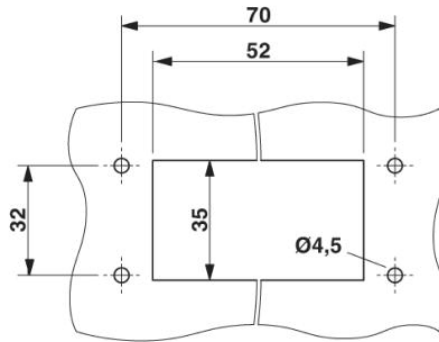

Commercial data	
EAN	4  046356 776844
Pack	1
Customs tariff	85389099
Gross weight in pieces	22.22 g
Country of Origin	PL

Product notes

WEEE/RoHS-compliant since:
03/07/2012

Please note that the data given here has been taken from the online catalog. For comprehensive information and data, please refer to the user documentation at <http://www.download.phoenixcontact.com>. The General Terms and Conditions of Use apply to Internet downloads.

Technical data

General data

Note	For contact inserts HC-B6, BB10, DD24, M. Not for D series terminal adapters.
Design	B6
Height	30.5 mm
Width	53 mm
Length	80.5 mm

Housing type	Panel mounting base
Color	black
Locking type	With single locking latch
Protective cover	Yes
Degree of protection for housing	IP65 protection when the connector is inserted
Ambient temperature (operation)	-40 °C ... 125 °C
Housing material	Polyamide
Seal material	NBR
Material lock	Polyamide
Material, protective cover	Polyamide
Inflammability class according to UL 94	V0
Length of the assembly cutout	52 mm
Width of the assembly cutout	35 mm
Assembly instructions	Not for D series terminal adapters

Drawings

Dimensioned drawing

Dimensional drawing

Panel cutout

Address

PHOENIX CONTACT Ltd
Halesfield 13
Telford / Shropshire / TF7 4PG,England
Phone 01952 681 700
Fax 01952 681 799
<http://www.phoenixcontact.co.uk>