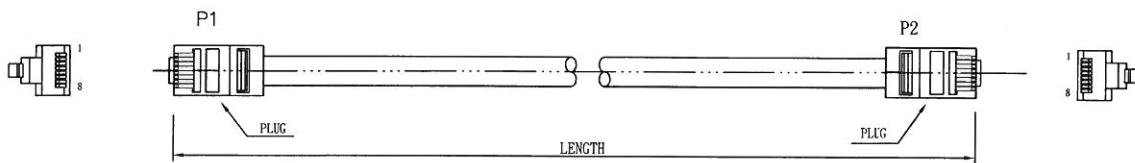

Ethernet Cable

**RoHS
Compliant**

Specifications:

Cable Length	: 30.48m
Connector Type A	: RJ45 Plug
Connector Type B	: RJ45 Plug
Jacket Colour	: Blue
Cable Assembly Type	: Ethernet

Marking: **YFC CAT.6 UTP ISO/IEC 11801 & EN 50288 & TIA/EIA-568-B.2-1 ETL/3P VERIFIED ▲ 24AWGX4P (LP902) PATCH TYPE CMX(UL) C(UL) CMH E164469-XX**

orange 2 white/orange	green 3 white/green
blue 1 white/blue	brown 4 white/brown

Conductor	Bare Copper 24AWG 7/0.18 ±0.008
Insulation	Diameter : 0.93 ±0.06mm
Jacket / PVC	Thickness : Min. at any point : 0.6mm Max. AVG : 0.7mm Diameter : 5.8 ±0.15mm
Wire	CAT6 UTP STR 24AWG × 4P
Plug	Assemble 8P8C 50U"

Part Number Table

Description	Part Number
Ethernet Cable, CAT6, 100Ft, Blue	SPC13947

Important Notice : This data sheet and its contents (the "Information") belong to the members of the Premier Farnell group of companies (the "Group") or are licensed to it. No licence is granted for the use of it other than for information purposes in connection with the products to which it relates. No licence of any intellectual property rights is granted. The Information is subject to change without notice and replaces all data sheets previously supplied. The Information supplied is believed to be accurate but the Group assumes no responsibility for its accuracy or completeness, any error in or omission from it or for any use made of it. Users of this data sheet should check for themselves the Information and the suitability of the products for their purpose and not make any assumptions based on information included or omitted. Liability for loss or damage resulting from any reliance on the Information or use of it (including liability resulting from negligence or where the Group was aware of the possibility of such loss or damage arising) is excluded. This will not operate to limit or restrict the Group's liability for death or personal injury resulting from its negligence. Multicomp is the registered trademark of the Group. © Premier Farnell plc 2012.