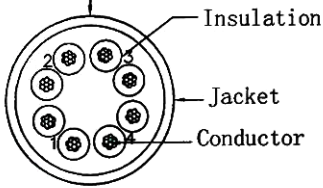

Ethernet Cable

**RoHS
Compliant**

Specifications:

Cable Length	: 30.48m
Connector Type A	: RJ45 Plug
Connector Type B	: RJ45 Plug
Jacket Colour	: Blue
Cable Assembly Type	: Ethernet

Marking: **YFC CAT.6 UTP ISO/IEC 11801 & EN 50288 & TIA/EIA-568-B.2-1 ETL/3P VERIFIED ▲ 24AWGX4P (LP902) PATCH TYPE CMX(UL) C(UL) CMH E164469-XX**

orange 2 white/orange	green 3 white/green
blue 1 white/blue	brown 4 white/brown

Conductor	Bare Copper 24AWG 7/0.18 ±0.008
Insulation	Diameter : 0.93 ±0.06mm
Jacket / PVC	Thickness : Min. at any point : 0.6mm Max. AVG : 0.7mm Diameter : 5.8 ±0.15mm
Wire	CAT6 UTP STR 24AWG × 4P
Plug	Assemble 8P8C 50U"

Part Number Table

Description	Part Number
Ethernet Cable, CAT6, 100Ft, Blue	SPC13947

Important Notice : This data sheet and its contents (the "Information") belong to the members of the Premier Farnell group of companies (the "Group") or are licensed to it. No licence is granted for the use of it other than for information purposes in connection with the products to which it relates. No licence of any intellectual property rights is granted. The Information is subject to change without notice and replaces all data sheets previously supplied. The Information supplied is believed to be accurate but the Group assumes no responsibility for its accuracy or completeness, any error in or omission from it or for any use made of it. Users of this data sheet should check for themselves the Information and the suitability of the products for their purpose and not make any assumptions based on information included or omitted. Liability for loss or damage resulting from any reliance on the Information or use of it (including liability resulting from negligence or where the Group was aware of the possibility of such loss or damage arising) is excluded. This will not operate to limit or restrict the Group's liability for death or personal injury resulting from its negligence. Multicomp is the registered trademark of the Group. © Premier Farnell plc 2012.