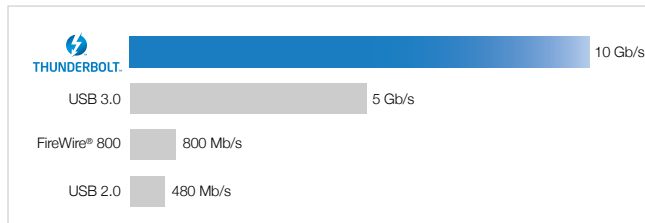

Stated transfer rates for Thunderbolt, FireWire, and USB 3.0 and USB 2.0 are based on published specifications from Intel®, Apple® and USB.org. Actual transfer rates will differ significantly based on system configuration. Performance testing by WD resulted in an average actual transfer rate for Thunderbolt of >250 MB/s on 6 TB systems and >225 MB/s on 4 TB systems.

Product Specifications

INTERFACE

Thunderbolt (x2)

DIMENSIONS

Height: 6.5 in (165 mm)
Depth: 6.2 in (157 mm)
Width: 3.9 in (99 mm)
Weight: 4 TB 4.73 lb (2.15 kg)
6 TB 4.98 lb (2.26 kg)
8 TB 5.07 lb (2.30 kg)

SYSTEM COMPATIBILITY

Mac OS® X 10.6.8 or higher

CAPACITIES AND MODELS

4 TB WDBUSK0040JSL
6 TB WDBUSK0060JSL
8 TB WDBUSK0080JSL (includes cable)
4 TB WDBUPB0040JSL
6 TB WDBUPB0060JSL (Without cable)

PACKAGE CONTENTS

Dual-drive storage system with two Thunderbolt ports
AC adapter
WD Drive Utilities software
Quick install guide
(Thunderbolt cable sold separately for 4 TB and 6 TB models.)

LIMITED WARRANTY

3 years Worldwide

OPERATING SPECS

Data transfer rate¹: Thunderbolt 10 Gb/s (maximum)
Operating temperature: 5°C to 35°C
Non-op. temperature: -20°C to 65°C

¹ A Thunderbolt host and Thunderbolt certified cable are required to obtain maximum Thunderbolt transfer rates.

4178-705323-A03 Feb 2013