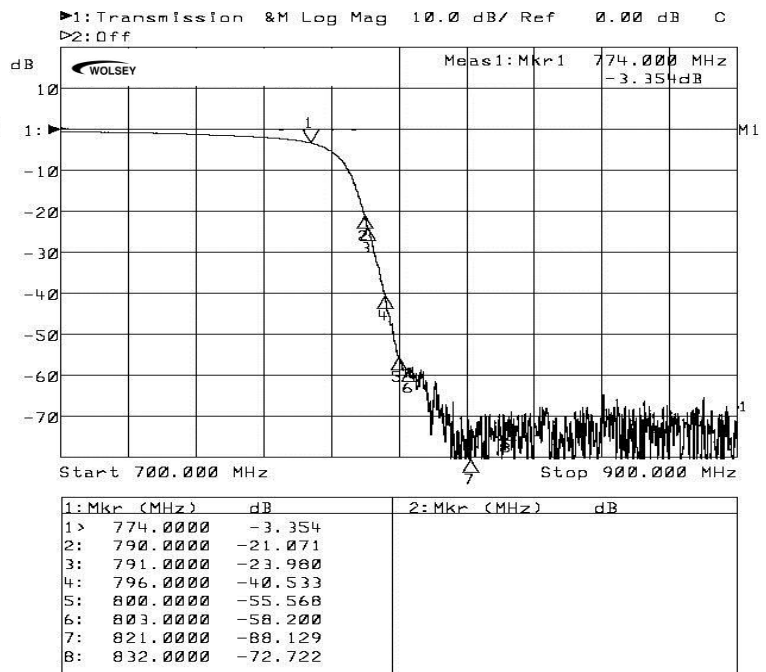

314078 - (Ch 58, 774MHz Cut-Off):

Wideband:

Cut-Off:

I/P RLR:

O/P RLR: