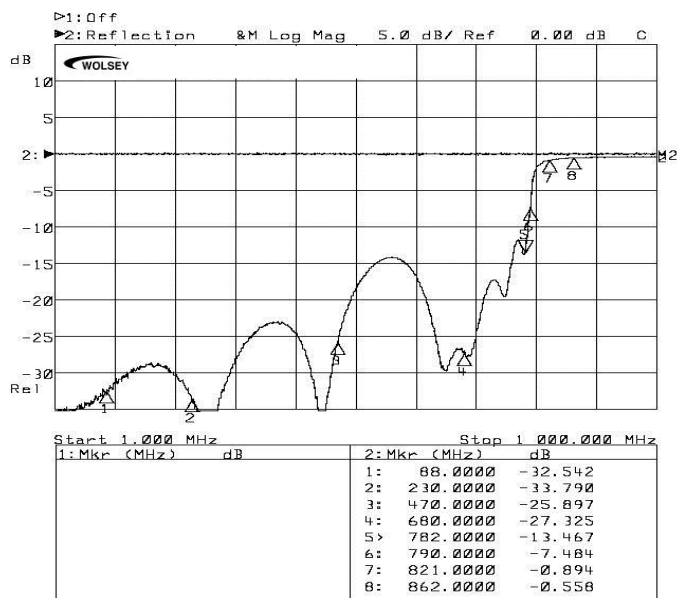

314079 - (Ch 59, 782MHz Cut-Off):

Wideband:

Cut-Off:

I/P RLR:

O/P RLR: