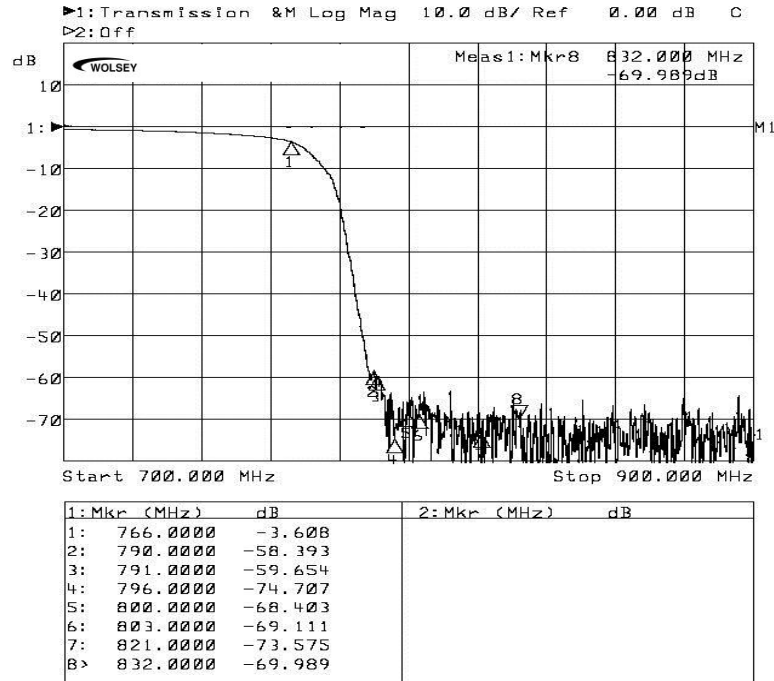

314077 - (Ch 57, 766MHz Cut-Off):

Wideband:

Cut-Off: