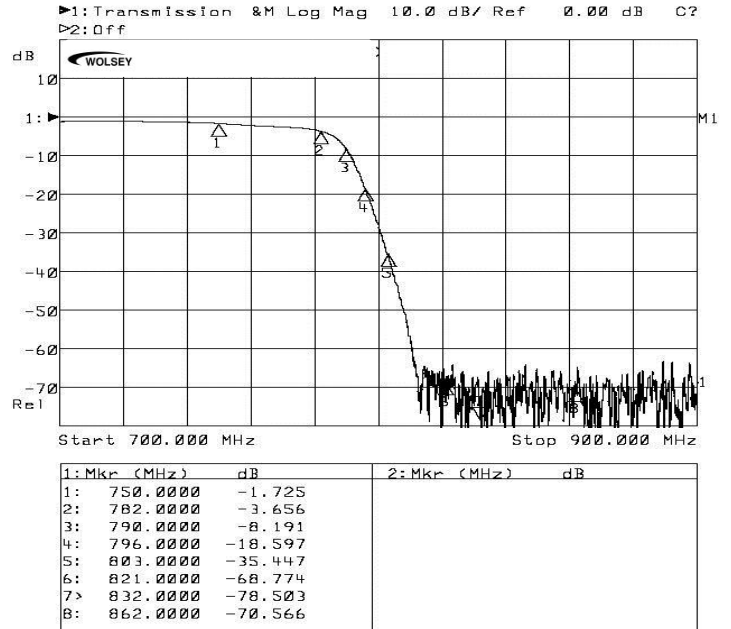

314079 - (Ch 59, 782MHz Cut-Off):

Wideband:

Cut-Off:

I/P RLR:

O/P RLR: