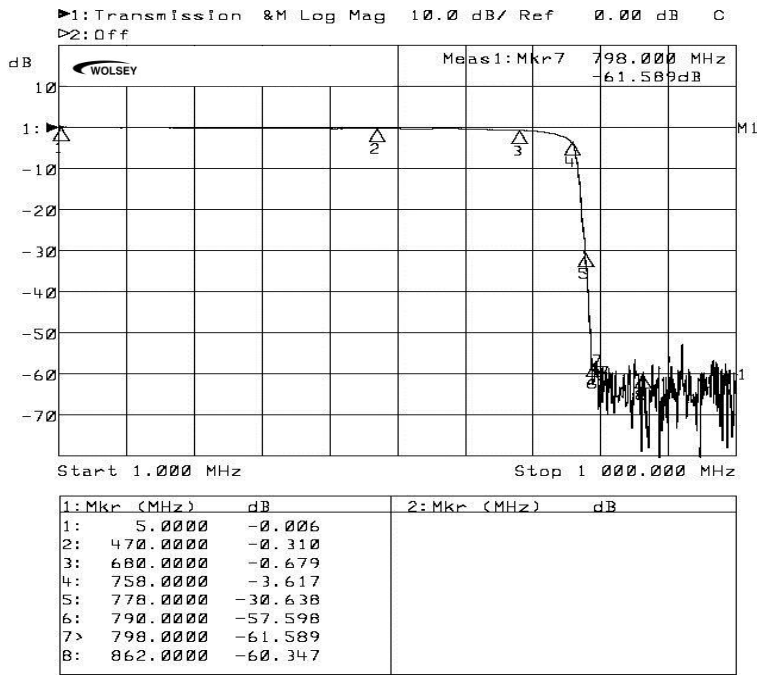

Test Results:

314076 - (Ch 56, 758MHz Cut-Off):

Wideband: