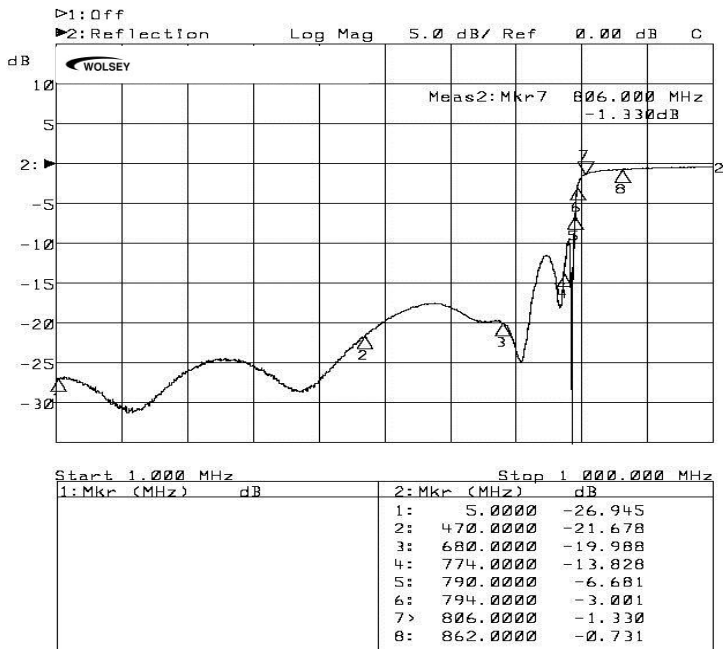

314078 - (Ch 58, 774MHz Cut-Off):

Wideband:

Cut-Off:

I/P RLR:

O/P RLR: