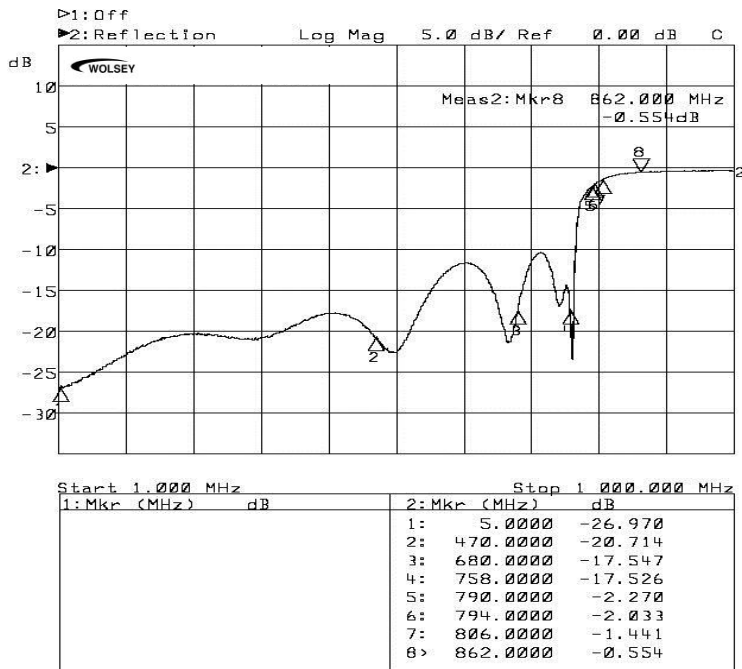

Test Results:

314076 - (Ch 56, 758MHz Cut-Off):

Wideband:

Cut-Off:

I/P RLR:

O/P RLR: