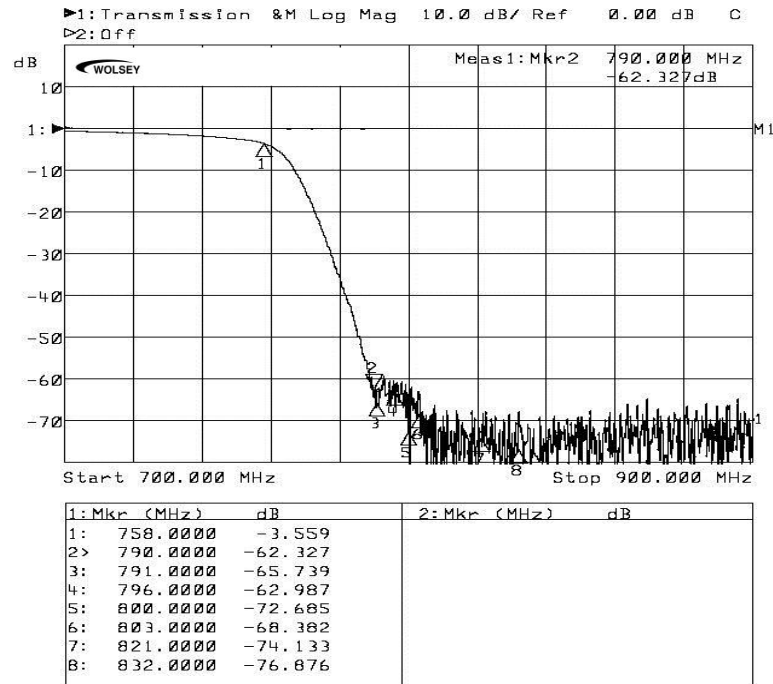

Test Results:

314076 - (Ch 56, 758MHz Cut-Off):

Wideband:

Cut-Off:

I/P RLR:

O/P RLR: