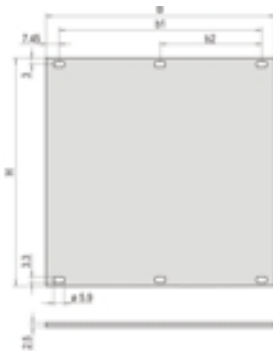

Front panels, unshielded

Illustration shows front panel 6 U, 4 HP

Product illustrations are exemplary illustrations and can deviate from supplied products.

Part no.:
30818-520

Add to basket

Features:

- Front panel, Al, 2.5 mm
- Versions:
 - Al, anodised
 - Al, anodised, cut edges plain
 - Al, front anodised, rear iridescent green chromated

Technical Information:

Description	Height	Height	Width	B	b1	b2
Pre-anodised, cut edge, clean	6 U	261.8 mm	6 HP	30.1 mm	0 mm	0 mm

Note:

- Delivery is exclusively in standard pack quantity:
Order at least
5 pieces for 2 (up) to 28 HP,
1 piece for 42 (up) to 84 HP
or a multiple
- Please order assembly kit separately.