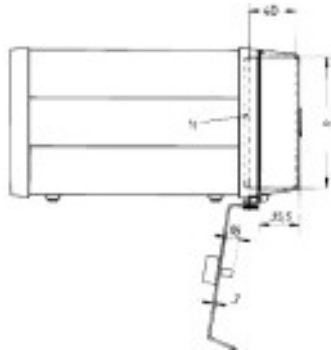

Front door, acrylic glass, hinged

Part no.: 24575-177

Features:

- Assembly of the hinge to top or bottom
- With snap-on latch
- Lock retrofittable

Add to basket

Technical Information:

Height	Width
3 U	84 HP

Front door, hinged

Downloads:

3D PDF (STEP/PDF) ([Log in](#) required)

To gain access to the additional information you must [log in](#).
If you do not yet have a user name, you may [register here](#).

1) Front panel

Product illustrations are exemplary illustrations and can deviate from supplied products.

Delivery comprises: kit

Item	Qty	Description
1	2	Side part, Al die-cast, powder-coated, RAL 7016
2	1	Front door, PMMA, tinted blue-grey, acrylic glass, 3 mm
3	1	Snap-on latch, PC, UL 94 V-0, black
4	2	Spacer plate, Al, 3 mm, passivated
5	1	Assembly kit

Technical Data:

Dimensions table

Height	b	H	h	B
--------	---	---	---	---

U	TE	mm	mm	mm
3	42	139,50	128,40	229,60
3	63	139,50	128,40	336,40
3	84	139,50	128,40	443,00