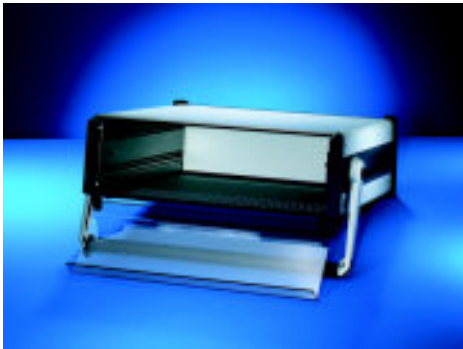

Front door, acrylic glass, hinged

Part no.: 24575-177

Features:

- Assembly of the hinge to top or bottom
- With snap-on latch
- Lock retrofittable

Add to basket

Technical Information:

Height	Width
3 U	84 HP

Front door, hinged

Downloads:

3D PDF (STEP/PDF) ([Log in](#) required)

To gain access to the additional information you must [log in](#).
If you do not yet have a user name, you may [register here](#).

1) Front panel

Product illustrations are exemplary illustrations and can deviate from supplied products.

Delivery comprises: kit

Item	Qty	Description
1	2	Side part, Al die-cast, powder-coated, RAL 7016
2	1	Front door, PMMA, tinted blue-grey, acrylic glass, 3 mm
3	1	Snap-on latch, PC, UL 94 V-0, black
4	2	Spacer plate, Al, 3 mm, passivated
5	1	Assembly kit

Accessories:

Part no.	Description	
30823-852	Spacer plate Item no. 5, 3 mm aluminium, clear chromated, 1 piece	Add to basket
21100-647	Lock for front door cylinder, 2 keys, assembly parts	Add to basket