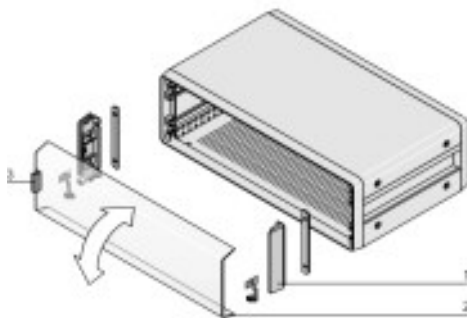

Front door, acrylic glass, hinged

Part no.: 24575-177

Features:

- Assembly of the hinge to top or bottom
- With snap-on latch
- Lock retrofittable

Add to basket

Technical Information:

Height	Width
3 U	84 HP

Front door, hinged

Downloads:

3D PDF (STEP/PDF) ([Log in](#) required)

To gain access to the additional information you must [log in](#).
If you do not yet have a user name, you may [register here](#).

1) Front panel

Product illustrations are exemplary illustrations and can deviate from supplied products.

Delivery comprises: kit

Item	Qty	Description
1	2	Side part, Al die-cast, powder-coated, RAL 7016
2	1	Front door, PMMA, tinted blue-grey, acrylic glass, 3 mm
3	1	Snap-on latch, PC, UL 94 V-0, black
4	2	Spacer plate, Al, 3 mm, passivated
5	1	Assembly kit

Accessories:

Part no.	Description	
30823-852	Spacer plate Item no. 5, 3 mm aluminium, clear chromated, 1 piece	Add to basket
21100-647	Lock for front door cylinder, 2 keys, assembly parts	Add to basket