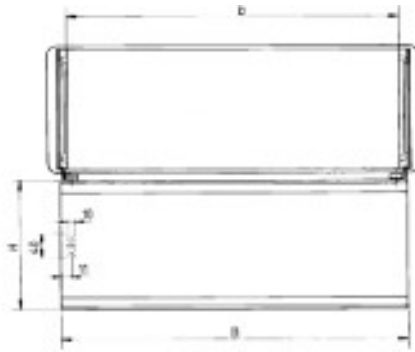

Front door, acrylic glass, hinged

Part no.: 24575-177

Features:

- Assembly of the hinge to top or bottom
- With snap-on latch
- Lock retrofittable

Add to basket

Technical Information:

Height	Width
3 U	84 HP

Front door, hinged

Downloads:

3D PDF (STEP/PDF) ([Log in](#) required)

To gain access to the additional information you must [log in](#).
If you do not yet have a user name, you may [register here](#).

1) Front panel

Product illustrations are exemplary illustrations and can deviate from supplied products.

Delivery comprises: kit

Item	Qty	Description
1	2	Side part, Al die-cast, powder-coated, RAL 7016
2	1	Front door, PMMA, tinted blue-grey, acrylic glass, 3 mm
3	1	Snap-on latch, PC, UL 94 V-0, black
4	2	Spacer plate, Al, 3 mm, passivated
5	1	Assembly kit

Technical Data:

Dimensions table

Height	b	H	h	B
--------	---	---	---	---

U	TE	mm	mm	mm
3	42	139,50	128,40	229,60
3	63	139,50	128,40	336,40
3	84	139,50	128,40	443,00