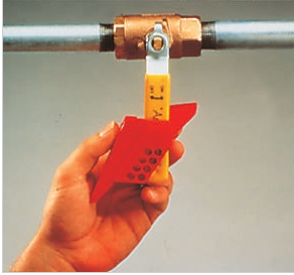

BRADY BALL VALVE LOCKOUT 32-76MM

Order code 310755
Manufacture [BRADY](#)
Part number 065693
Description BRADYBALL VALVE LOCKOUT 32-76MM

Product attributes

Description, Product	31.75-76mm
Material	Heavy duty 31.75-76mm steel
RoHS Compliant	NA