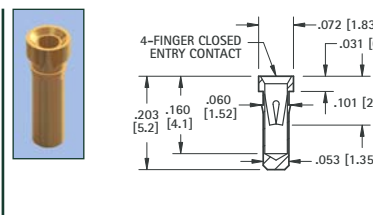

**.065 (1.65) - .082 (2.08) PIN - SOLDER MOUNT**

RoHS	NON-RoHS		Mtg. Hole Dia.
GOLD/GOLD	TIN/TIN	TIN/GOLD	
CAT. NO.	CAT. NO.	CAT. NO.	
1641A	1641B	1641C	.122 (3.1)

**.065 (1.65) - .082 (2.08) PIN - SOLDER MOUNT**

RoHS	NON-RoHS		Mtg. Hole Dia.
GOLD/GOLD	TIN/TIN	TIN/GOLD	
CAT. NO.	CAT. NO.	CAT. NO.	
1687	1688	1689	.146 (3.7)

**.084 (2.13) - .102 (2.6) PIN - PRESS-FIT**

RoHS	NON-RoHS		Mtg. Hole Dia.
GOLD/GOLD	TIN/TIN	TIN/GOLD	
CAT. NO.	CAT. NO.	CAT. NO.	
1640A	1640B	1640C	.138 (3.5)

**.032 (.81) - .046 (1.17) PIN - CRIMP BARREL JACK**

RoHS	NON-RoHS		Mtg. Hole Dia.
GOLD/GOLD	TIN/TIN	TIN/GOLD	
CAT. NO.	CAT. NO.	CAT. NO.	
3593	3594	3595	

**IC SOCKET CONTACTS FOR .015 (.38) - .025 (.64) LEADS - PRESS-FIT**

RoHS	NON-RoHS		L Length	Mtg. Hole Dia.
GOLD/GOLD	TIN/TIN	TIN/GOLD		
CAT. NO.	CAT. NO.	CAT. NO.		
3501	3505	3504	.360 (9.2)	.057
3502	3506	3508	.510 (13.0)	(1.45)

RoHS	NON-RoHS		Mtg. Hole Dia.
GOLD/GOLD	TIN/TIN	TIN/GOLD	
CAT. NO.	CAT. NO.	CAT. NO.	
3503	3507	3509	.057 (1.45)