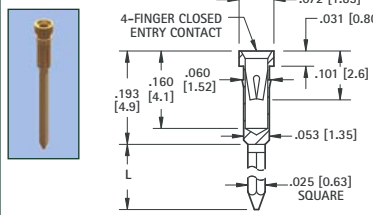

**.065 (1.65) - .082 (2.08) PIN - SOLDER MOUNT**

RoHS	NON-RoHS		Mtg. Hole Dia.
GOLD/GOLD	TIN/TIN	TIN/GOLD	
CAT. NO.	CAT. NO.	CAT. NO.	
1641A	1641B	1641C	.122 (3.1)

**.065 (1.65) - .082 (2.08) PIN - SOLDER MOUNT**

RoHS	NON-RoHS		Mtg. Hole Dia.
GOLD/GOLD	TIN/TIN	TIN/GOLD	
CAT. NO.	CAT. NO.	CAT. NO.	
1687	1688	1689	.146 (3.7)

**.084 (2.13) - .102 (2.6) PIN - PRESS-FIT**

RoHS	NON-RoHS		Mtg. Hole Dia.
GOLD/GOLD	TIN/TIN	TIN/GOLD	
CAT. NO.	CAT. NO.	CAT. NO.	
1640A	1640B	1640C	.138 (3.5)

**.032 (.81) - .046 (1.17) PIN - CRIMP BARREL JACK**

RoHS	NON-RoHS		Mtg. Hole Dia.
GOLD/GOLD	TIN/TIN	TIN/GOLD	
CAT. NO.	CAT. NO.	CAT. NO.	
3593	3594	3595	

**IC SOCKET CONTACTS FOR .015 (.38) - .025 (.64) LEADS - PRESS-FIT**

RoHS	NON-RoHS		L Length	Mtg. Hole Dia.
GOLD/GOLD	TIN/TIN	TIN/GOLD		
CAT. NO.	CAT. NO.	CAT. NO.		
3501	3505	3504	.360 (9.2)	.057
3502	3506	3508	.510 (13.0)	(1.45)

RoHS	NON-RoHS		Mtg. Hole Dia.
GOLD/GOLD	TIN/TIN	TIN/GOLD	
CAT. NO.	CAT. NO.	CAT. NO.	
3503	3507	3509	.057 (1.45)