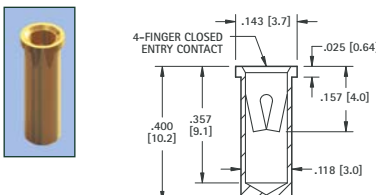

.065 (1.65) - .082 (2.08) PIN - SOLDER MOUNT

RoHS	NON-RoHS		Mtg. Hole Dia.
GOLD/GOLD	TIN/TIN	TIN/GOLD	
CAT. NO.	CAT. NO.	CAT. NO.	
1641A	1641B	1641C	.122 (3.1)