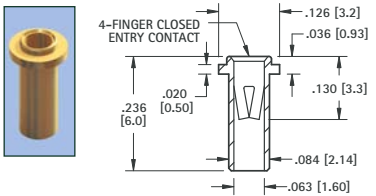

RoHS	NON-RoHS		Mtg. Hole Dia.
GOLD/GOLD	TIN/TIN	TIN/GOLD	
CAT. NO.	CAT. NO.	CAT. NO.	
1443	1446	1473	.078 (1.98)

**.032 (.81) - .046 (1.17) PIN - PRESS-FIT**

RoHS	NON-RoHS		Mtg. Hole Dia.
GOLD/GOLD	TIN/TIN	TIN/GOLD	
CAT. NO.	CAT. NO.	CAT. NO.	
1442	1445	1486	.076 (1.93)

**.032 (.81) - .046 (1.17) PIN - SOLDER MOUNT**

RoHS	NON-RoHS		Mtg. Hole Dia.
GOLD/GOLD	TIN/TIN	TIN/GOLD	
CAT. NO.	CAT. NO.	CAT. NO.	
1441	1444	1488	.076 (1.93)

**.032 (.81) - .046 (1.17) PIN - SOLDER MOUNT**

RoHS	NON-RoHS		Mtg. Hole Dia.
GOLD/GOLD	TIN/TIN	TIN/GOLD	
CAT. NO.	CAT. NO.	CAT. NO.	
1674	1675	1676	.087 (2.21)

**.032 (.81) - .046 (1.17) PIN - SOLDER MOUNT**

RoHS	NON-RoHS		Mtg. Hole Dia.
GOLD/GOLD	TIN/TIN	TIN/GOLD	
CAT. NO.	CAT. NO.	CAT. NO.	
1677	1678	1679	.089 (2.26)

**.032 (.81) - .046 (1.17) PIN - SOLDER MOUNT**

RoHS	NON-RoHS		Mtg. Hole Dia.
GOLD/GOLD	TIN/TIN	TIN/GOLD	
CAT. NO.	CAT. NO.	CAT. NO.	
1414	1434	1496	.089 (2.26)

**.040 (1.02) - .050 (1.27) PIN - SOLDER MOUNT**