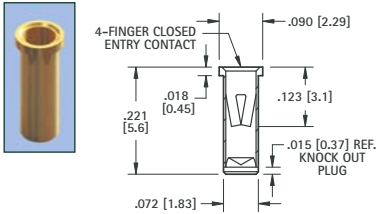

# MICRO JACKS

**.032 (.81) - .046 (1.17) PIN - SOLDER MOUNT**

RoHS	NON-RoHS		Mtg. Hole Dia.
GOLD/GOLD	TIN/TIN	TIN/GOLD	
CAT. NO.	CAT. NO.	CAT. NO.	
1417	1437	1479	.076 (1.93)

**.032 (.81) - .046 (1.17) PIN - PRESS-FIT**

RoHS	NON-RoHS		Mtg. Hole Dia.
GOLD/GOLD	TIN/TIN	TIN/GOLD	
CAT. NO.	CAT. NO.	CAT. NO.	
1443	1446	1473	.078 (1.98)

**.032 (.81) - .046 (1.17) PIN - PRESS-FIT**

RoHS	NON-RoHS		Mtg. Hole Dia.
GOLD/GOLD	TIN/TIN	TIN/GOLD	
CAT. NO.	CAT. NO.	CAT. NO.	
1442	1445	1486	.076 (1.93)

**.032 (.81) - .046 (1.17) PIN - SOLDER MOUNT**

RoHS	NON-RoHS		Mtg. Hole Dia.
GOLD/GOLD	TIN/TIN	TIN/GOLD	
CAT. NO.	CAT. NO.	CAT. NO.	
1441	1444	1488	.076 (1.93)

**.032 (.81) - .046 (1.17) PIN - SOLDER MOUNT**