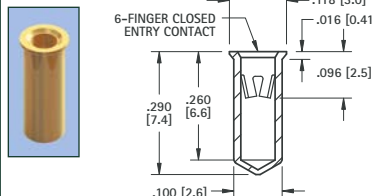

**.032 (.81) - .046 (1.17) PIN - SOLDER MOUNT**

RoHS	NON-RoHS		Mtg. Hole Dia.
GOLD/GOLD	TIN/TIN	TIN/GOLD	
CAT. NO.	CAT. NO.	CAT. NO.	
1441	1444	1488	.076 (1.93)

**.032 (.81) - .046 (1.17) PIN - SOLDER MOUNT**

RoHS	NON-RoHS		Mtg. Hole Dia.
GOLD/GOLD	TIN/TIN	TIN/GOLD	
CAT. NO.	CAT. NO.	CAT. NO.	
1674	1675	1676	.087 (2.21)

**.032 (.81) - .046 (1.17) PIN - SOLDER MOUNT**

RoHS	NON-RoHS		Mtg. Hole Dia.
GOLD/GOLD	TIN/TIN	TIN/GOLD	
CAT. NO.	CAT. NO.	CAT. NO.	
1677	1678	1679	.089 (2.26)

**.032 (.81) - .046 (1.17) PIN - SOLDER MOUNT**

RoHS	NON-RoHS		Mtg. Hole Dia.
GOLD/GOLD	TIN/TIN	TIN/GOLD	
CAT. NO.	CAT. NO.	CAT. NO.	
1414	1434	1496	.089 (2.26)

**.040 (1.02) - .050 (1.27) PIN - SOLDER MOUNT**

RoHS	NON-RoHS		Mtg. Hole Dia.
GOLD/GOLD	TIN/TIN	TIN/GOLD	
CAT. NO.	CAT. NO.	CAT. NO.	
1418	1438	1497	.104 (2.6)

**.048 (1.22) - .064 (1.63) PIN - SOLDER MOUNT**

RoHS	NON-RoHS		Mtg. Hole Dia.
GOLD/GOLD	TIN/TIN	TIN/GOLD	
CAT. NO.	CAT. NO.	CAT. NO.	
1682	1683	1684	.102 (2.6)