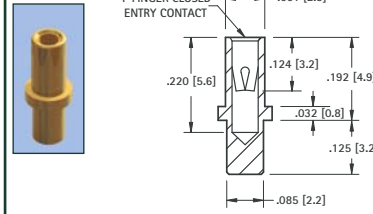

RoHS	NON-RoHS		Mtg. Hole Dia.
GOLD/GOLD	TIN/TIN	TIN/GOLD	
CAT. NO.	CAT. NO.	CAT. NO.	
1443	1446	1473	.078 (1.98)

**.032 (.81) - .046 (1.17) PIN - PRESS-FIT**

RoHS	NON-RoHS		Mtg. Hole Dia.
GOLD/GOLD	TIN/TIN	TIN/GOLD	
CAT. NO.	CAT. NO.	CAT. NO.	
1442	1445	1486	.076 (1.93)

**.032 (.81) - .046 (1.17) PIN - SOLDER MOUNT**

RoHS	NON-RoHS		Mtg. Hole Dia.
GOLD/GOLD	TIN/TIN	TIN/GOLD	
CAT. NO.	CAT. NO.	CAT. NO.	
1441	1444	1488	.076 (1.93)

**.032 (.81) - .046 (1.17) PIN - SOLDER MOUNT**

RoHS	NON-RoHS		Mtg. Hole Dia.
GOLD/GOLD	TIN/TIN	TIN/GOLD	
CAT. NO.	CAT. NO.	CAT. NO.	
1674	1675	1676	.087 (2.21)

**.032 (.81) - .046 (1.17) PIN - SOLDER MOUNT**

RoHS	NON-RoHS		Mtg. Hole Dia.
GOLD/GOLD	TIN/TIN	TIN/GOLD	
CAT. NO.	CAT. NO.	CAT. NO.	
1677	1678	1679	.089 (2.26)

**.032 (.81) - .046 (1.17) PIN - SOLDER MOUNT**

RoHS	NON-RoHS		Mtg. Hole Dia.
GOLD/GOLD	TIN/TIN	TIN/GOLD	
CAT. NO.	CAT. NO.	CAT. NO.	
1414	1434	1496	.089 (2.26)

**.040 (1.02) - .050 (1.27) PIN - SOLDER MOUNT**