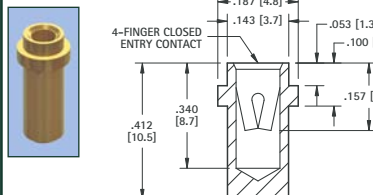

**.032 (.81) - .046 (1.17) PIN - SOLDER MOUNT**

RoHS	NON-RoHS		Mtg. Hole Dia.
GOLD/GOLD	TIN/TIN	TIN/GOLD	
CAT. NO.	CAT. NO.	CAT. NO.	
1414	1434	1496	.089 (2.26)

**.040 (1.02) - .050 (1.27) PIN - SOLDER MOUNT**

RoHS	NON-RoHS		Mtg. Hole Dia.
GOLD/GOLD	TIN/TIN	TIN/GOLD	
CAT. NO.	CAT. NO.	CAT. NO.	
1418	1438	1497	.104 (2.6)

**.048 (1.22) - .064 (1.63) PIN - SOLDER MOUNT**

RoHS	NON-RoHS		Mtg. Hole Dia.
GOLD/GOLD	TIN/TIN	TIN/GOLD	
CAT. NO.	CAT. NO.	CAT. NO.	
1682	1683	1684	.102 (2.6)

**.065 (1.65) - .082 (2.08) PIN - SOLDER MOUNT**

RoHS	NON-RoHS		Mtg. Hole Dia.
GOLD/GOLD	TIN/TIN	TIN/GOLD	
CAT. NO.	CAT. NO.	CAT. NO.	
1641A	1641B	1641C	.122 (3.1)

**.065 (1.65) - .082 (2.08) PIN - SOLDER MOUNT**

RoHS	NON-RoHS		Mtg. Hole Dia.
GOLD/GOLD	TIN/TIN	TIN/GOLD	
CAT. NO.	CAT. NO.	CAT. NO.	
1687	1688	1689	.146 (3.7)

**.084 (2.13) - .102 (2.6) PIN - PRESS-FIT**

RoHS	NON-RoHS		Mtg. Hole Dia.
GOLD/GOLD	TIN/TIN	TIN/GOLD	
CAT. NO.	CAT. NO.	CAT. NO.	
1640A	1640B	1640C	.138 (3.5)