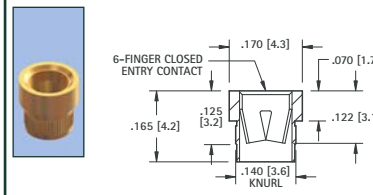

RoHS	NON-RoHS		Mtg. Hole Dia.
GOLD/GOLD	TIN/TIN	TIN/GOLD	
CAT. NO.	CAT. NO.	CAT. NO.	
1418	1438	1497	.104 (2.6)

**.048 (1.22) - .064 (1.63) PIN - SOLDER MOUNT**

RoHS	NON-RoHS		Mtg. Hole Dia.
GOLD/GOLD	TIN/TIN	TIN/GOLD	
CAT. NO.	CAT. NO.	CAT. NO.	
1682	1683	1684	.102 (2.6)

**.065 (1.65) - .082 (2.08) PIN - SOLDER MOUNT**

RoHS	NON-RoHS		Mtg. Hole Dia.
GOLD/GOLD	TIN/TIN	TIN/GOLD	
CAT. NO.	CAT. NO.	CAT. NO.	
1641A	1641B	1641C	.122 (3.1)

**.065 (1.65) - .082 (2.08) PIN - SOLDER MOUNT**

RoHS	NON-RoHS		Mtg. Hole Dia.
GOLD/GOLD	TIN/TIN	TIN/GOLD	
CAT. NO.	CAT. NO.	CAT. NO.	
1687	1688	1689	.146 (3.7)

**.084 (2.13) - .102 (2.6) PIN - PRESS-FIT**

RoHS	NON-RoHS		Mtg. Hole Dia.
GOLD/GOLD	TIN/TIN	TIN/GOLD	
CAT. NO.	CAT. NO.	CAT. NO.	
1640A	1640B	1640C	.138 (3.5)

**.032 (.81) - .046 (1.17) PIN - CRIMP BARREL JACK**

RoHS	NON-RoHS		Mtg. Hole Dia.
GOLD/GOLD	TIN/TIN	TIN/GOLD	
CAT. NO.	CAT. NO.	CAT. NO.	
3593	3594	3595	

**IC SOCKET CONTACTS FOR .015 (.38) - .025 (.64) LEADS - PRESS-FIT**