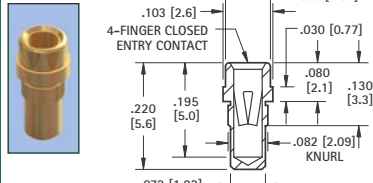

# MICRO JACKS

**.032 (.81) - .046 (1.17) PIN - SOLDER MOUNT**

RoHS	NON-RoHS		Mtg. Hole Dia.
GOLD/GOLD	TIN/TIN	TIN/GOLD	
CAT. NO.	CAT. NO.	CAT. NO.	
1417	1437	1479	.076 (1.93)

**.032 (.81) - .046 (1.17) PIN - PRESS-FIT**

RoHS	NON-RoHS		Mtg. Hole Dia.
GOLD/GOLD	TIN/TIN	TIN/GOLD	
CAT. NO.	CAT. NO.	CAT. NO.	
1443	1446	1473	.078 (1.98)

**.032 (.81) - .046 (1.17) PIN - PRESS-FIT**

RoHS	NON-RoHS		Mtg. Hole Dia.
GOLD/GOLD	TIN/TIN	TIN/GOLD	
CAT. NO.	CAT. NO.	CAT. NO.	
1442	1445	1486	.076 (1.93)

**.032 (.81) - .046 (1.17) PIN - SOLDER MOUNT**

RoHS	NON-RoHS		Mtg. Hole Dia.
GOLD/GOLD	TIN/TIN	TIN/GOLD	
CAT. NO.	CAT. NO.	CAT. NO.	
1441	1444	1488	.076 (1.93)

**.032 (.81) - .046 (1.17) PIN - SOLDER MOUNT**