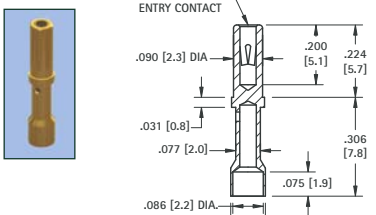

RoHS	NON-RoHS		Mtg. Hole Dia.
GOLD/GOLD	TIN/TIN	TIN/GOLD	
CAT. NO.	CAT. NO.	CAT. NO.	
1418	1438	1497	.104 (2.6)

**.048 (1.22) - .064 (1.63) PIN - SOLDER MOUNT**

RoHS	NON-RoHS		Mtg. Hole Dia.
GOLD/GOLD	TIN/TIN	TIN/GOLD	
CAT. NO.	CAT. NO.	CAT. NO.	
1682	1683	1684	.102 (2.6)

**.065 (1.65) - .082 (2.08) PIN - SOLDER MOUNT**

RoHS	NON-RoHS		Mtg. Hole Dia.
GOLD/GOLD	TIN/TIN	TIN/GOLD	
CAT. NO.	CAT. NO.	CAT. NO.	
1641A	1641B	1641C	.122 (3.1)

**.065 (1.65) - .082 (2.08) PIN - SOLDER MOUNT**

RoHS	NON-RoHS		Mtg. Hole Dia.
GOLD/GOLD	TIN/TIN	TIN/GOLD	
CAT. NO.	CAT. NO.	CAT. NO.	
1687	1688	1689	.146 (3.7)

**.084 (2.13) - .102 (2.6) PIN - PRESS-FIT**

RoHS	NON-RoHS		Mtg. Hole Dia.
GOLD/GOLD	TIN/TIN	TIN/GOLD	
CAT. NO.	CAT. NO.	CAT. NO.	
1640A	1640B	1640C	.138 (3.5)

**.032 (.81) - .046 (1.17) PIN - CRIMP BARREL JACK**

RoHS	NON-RoHS		Mtg. Hole Dia.
GOLD/GOLD	TIN/TIN	TIN/GOLD	
CAT. NO.	CAT. NO.	CAT. NO.	
3593	3594	3595	

**IC SOCKET CONTACTS FOR .015 (.38) - .025 (.64) LEADS - PRESS-FIT**