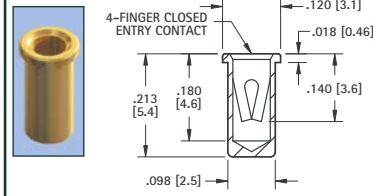

**.032 (.81) - .046 (1.17) PIN - SOLDER MOUNT**

RoHS	NON-RoHS		Mtg. Hole Dia.
GOLD/GOLD	TIN/TIN	TIN/GOLD	
CAT. NO.	CAT. NO.	CAT. NO.	
1441	1444	1488	.076 (1.93)

**.032 (.81) - .046 (1.17) PIN - SOLDER MOUNT**

RoHS	NON-RoHS		Mtg. Hole Dia.
GOLD/GOLD	TIN/TIN	TIN/GOLD	
CAT. NO.	CAT. NO.	CAT. NO.	
1674	1675	1676	.087 (2.21)

**.032 (.81) - .046 (1.17) PIN - SOLDER MOUNT**

RoHS	NON-RoHS		Mtg. Hole Dia.
GOLD/GOLD	TIN/TIN	TIN/GOLD	
CAT. NO.	CAT. NO.	CAT. NO.	
1677	1678	1679	.089 (2.26)

**.032 (.81) - .046 (1.17) PIN - SOLDER MOUNT**

RoHS	NON-RoHS		Mtg. Hole Dia.
GOLD/GOLD	TIN/TIN	TIN/GOLD	
CAT. NO.	CAT. NO.	CAT. NO.	
1414	1434	1496	.089 (2.26)

**.040 (1.02) - .050 (1.27) PIN - SOLDER MOUNT**

RoHS	NON-RoHS		Mtg. Hole Dia.
GOLD/GOLD	TIN/TIN	TIN/GOLD	
CAT. NO.	CAT. NO.	CAT. NO.	
1418	1438	1497	.104 (2.6)

**.048 (1.22) - .064 (1.63) PIN - SOLDER MOUNT**

RoHS	NON-RoHS		Mtg. Hole Dia.
GOLD/GOLD	TIN/TIN	TIN/GOLD	
CAT. NO.	CAT. NO.	CAT. NO.	
1682	1683	1684	.102 (2.6)