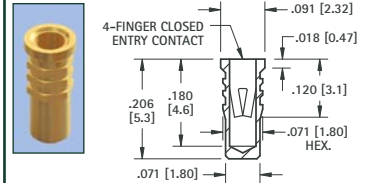

# MICRO JACKS

**.032 (.81) - .046 (1.17) PIN - SOLDER MOUNT**

RoHS	NON-RoHS		Mtg. Hole Dia.
GOLD/GOLD	TIN/TIN	TIN/GOLD	
CAT. NO.	CAT. NO.	CAT. NO.	
1417	1437	1479	.076 (1.93)

**.032 (.81) - .046 (1.17) PIN - PRESS-FIT**

RoHS	NON-RoHS		Mtg. Hole Dia.
GOLD/GOLD	TIN/TIN	TIN/GOLD	
CAT. NO.	CAT. NO.	CAT. NO.	
1443	1446	1473	.078 (1.98)

**.032 (.81) - .046 (1.17) PIN - PRESS-FIT**

RoHS	NON-RoHS		Mtg. Hole Dia.
GOLD/GOLD	TIN/TIN	TIN/GOLD	
CAT. NO.	CAT. NO.	CAT. NO.	
1442	1445	1486	.076 (1.93)

**.032 (.81) - .046 (1.17) PIN - SOLDER MOUNT**

RoHS	NON-RoHS		Mtg. Hole Dia.
GOLD/GOLD	TIN/TIN	TIN/GOLD	
CAT. NO.	CAT. NO.	CAT. NO.	
1441	1444	1488	.076 (1.93)

**.032 (.81) - .046 (1.17) PIN - SOLDER MOUNT**