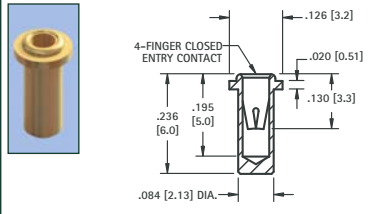

# MICRO JACKS

**.032 (.81) - .046 (1.17) PIN - SOLDER MOUNT**

RoHS	NON-RoHS		Mtg. Hole Dia.
GOLD/GOLD	TIN/TIN	TIN/GOLD	
CAT. NO.	CAT. NO.	CAT. NO.	
1417	1437	1479	.076 (1.93)

**.032 (.81) - .046 (1.17) PIN - PRESS-FIT**

RoHS	NON-RoHS		Mtg. Hole Dia.
GOLD/GOLD	TIN/TIN	TIN/GOLD	
CAT. NO.	CAT. NO.	CAT. NO.	
1443	1446	1473	.078 (1.98)

**.032 (.81) - .046 (1.17) PIN - PRESS-FIT**

RoHS	NON-RoHS		Mtg. Hole Dia.
GOLD/GOLD	TIN/TIN	TIN/GOLD	
CAT. NO.	CAT. NO.	CAT. NO.	
1442	1445	1486	.076 (1.93)

**.032 (.81) - .046 (1.17) PIN - SOLDER MOUNT**

RoHS	NON-RoHS		Mtg. Hole Dia.
GOLD/GOLD	TIN/TIN	TIN/GOLD	
CAT. NO.	CAT. NO.	CAT. NO.	
1441	1444	1488	.076 (1.93)

**.032 (.81) - .046 (1.17) PIN - SOLDER MOUNT**

RoHS	NON-RoHS		Mtg. Hole Dia.
GOLD/GOLD	TIN/TIN	TIN/GOLD	
CAT. NO.	CAT. NO.	CAT. NO.	
1674	1675	1676	.087 (2.21)

**.032 (.81) - .046 (1.17) PIN - SOLDER MOUNT**

RoHS	NON-RoHS		Mtg. Hole Dia.
GOLD/GOLD	TIN/TIN	TIN/GOLD	
CAT. NO.	CAT. NO.	CAT. NO.	
1677	1678	1679	.089 (2.26)