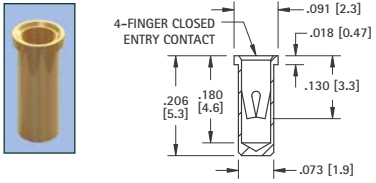

# MICRO JACKS

**.032 (.81) - .046 (1.17) PIN - SOLDER MOUNT**

RoHS	NON-RoHS		Mtg. Hole Dia.
GOLD/GOLD	TIN/TIN	TIN/GOLD	
CAT. NO.	CAT. NO.	CAT. NO.	
1417	1437	1479	.076 (1.93)

**.032 (.81) - .046 (1.17) PIN - PRESS-FIT**

RoHS	NON-RoHS		Mtg. Hole Dia.
GOLD/GOLD	TIN/TIN	TIN/GOLD	
CAT. NO.	CAT. NO.	CAT. NO.	
1443	1446	1473	.078 (1.98)

**.032 (.81) - .046 (1.17) PIN - PRESS-FIT**

RoHS	NON-RoHS		Mtg. Hole Dia.
GOLD/GOLD	TIN/TIN	TIN/GOLD	
CAT. NO.	CAT. NO.	CAT. NO.	
1442	1445	1486	.076 (1.93)

**.032 (.81) - .046 (1.17) PIN - SOLDER MOUNT**

RoHS	NON-RoHS		Mtg. Hole Dia.
GOLD/GOLD	TIN/TIN	TIN/GOLD	
CAT. NO.	CAT. NO.	CAT. NO.	
1441	1444	1488	.076 (1.93)

**.032 (.81) - .046 (1.17) PIN - SOLDER MOUNT**