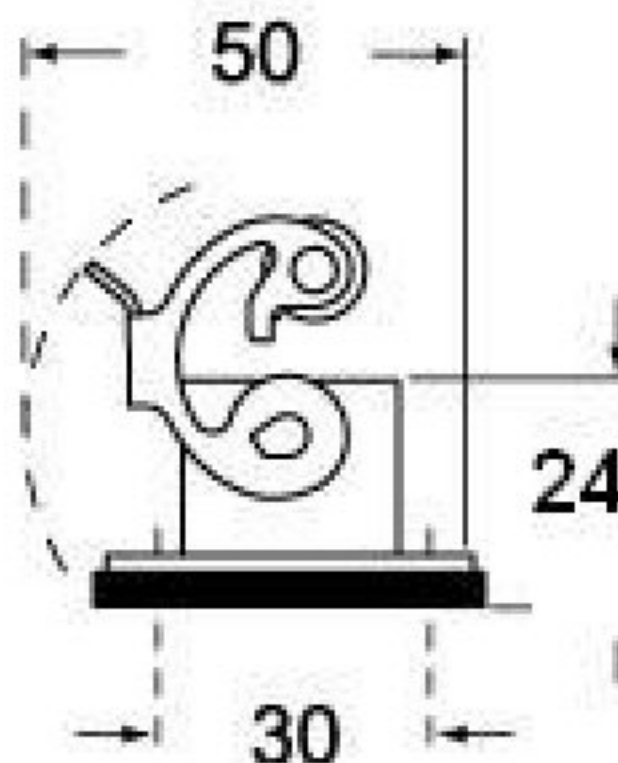

Product Sheet

www.ilme.com

Part Number:

CKAX 03 I

Family	CK and MK enclosures
Version	metal version
Series	bulkhead mounting housings with single lever
Product type	with stainless steel lever
Quality mark	 US type: 12,(type 4/4X only with kit CKR 65 or CKR 65 D),  
IP degree of protection	IP44 (EN 60529) degree of protection, IP66/67 degree of protection with CKR 65 kit or CKR 65 D kit.
Fixing centre distance	size "21.21"
Material	metal

The information and the dimensions contained are not binding and may be changed without prior notice.
The drawing's dimensions are in mm.