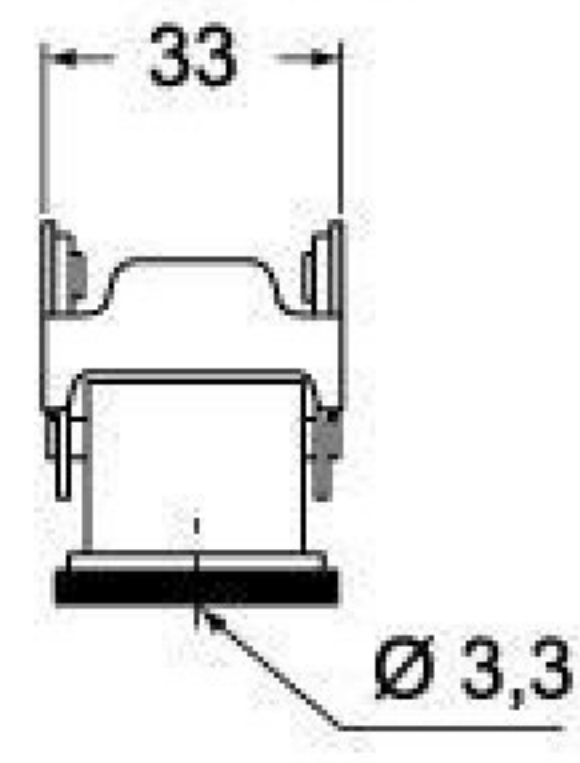

Product Sheet

www.ilme.com

Part Number:

CKAX 03 I

Family	CK and MK enclosures
Version	metal version
Series	bulkhead mounting housings with single lever
Product type	with stainless steel lever
Quality mark	 US type: 12,(type 4/4X only with kit CKR 65 or CKR 65 D),  
IP degree of protection	IP44 (EN 60529) degree of protection, IP66/67 degree of protection with CKR 65 kit or CKR 65 D kit.
Fixing centre distance	size "21.21"
Material	metal

The information and the dimensions contained are not binding and may be changed without prior notice.
The drawing's dimensions are in mm.