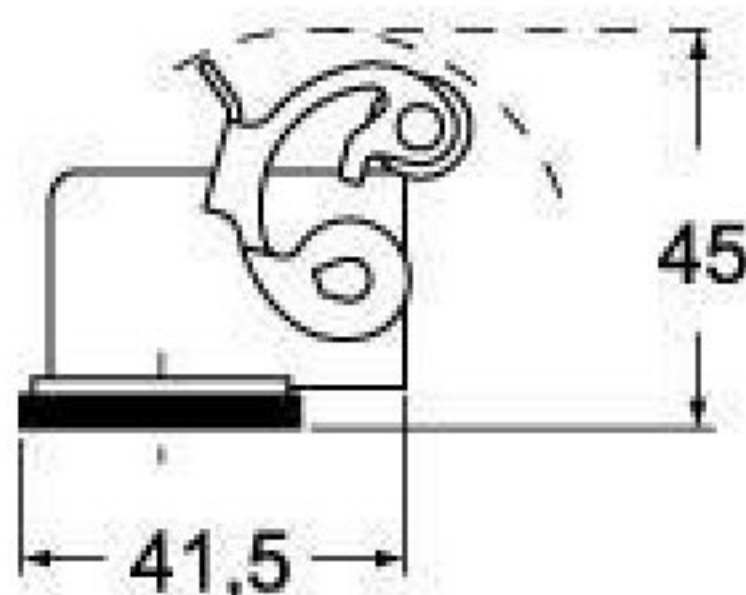

# Product Sheet

www.ilme.com

**Part Number:**

**CKAX 03 IA**

<b>Family</b>	CK and MK enclosures
<b>Version</b>	metal version
<b>Series</b>	angled bulkhead housings with single lever
<b>Product type</b>	with stainless steel lever
<b>Type</b>	without cable gland
<b>Quality mark</b>	 US type: 12,( type 4/4X only with kit CKR 65 or CKR 65 D),  
<b>IP degree of protection</b>	IP44 (EN 60529) degree of protection, IP66/67 degree of protection with CKR 65 kit or CKR 65 D kit.
<b>Fixing centre distance</b>	size "21.21"
<b>Material</b>	metal

The information and the dimensions contained are not binding and may be changed without prior notice.

The drawing's dimensions are in mm.