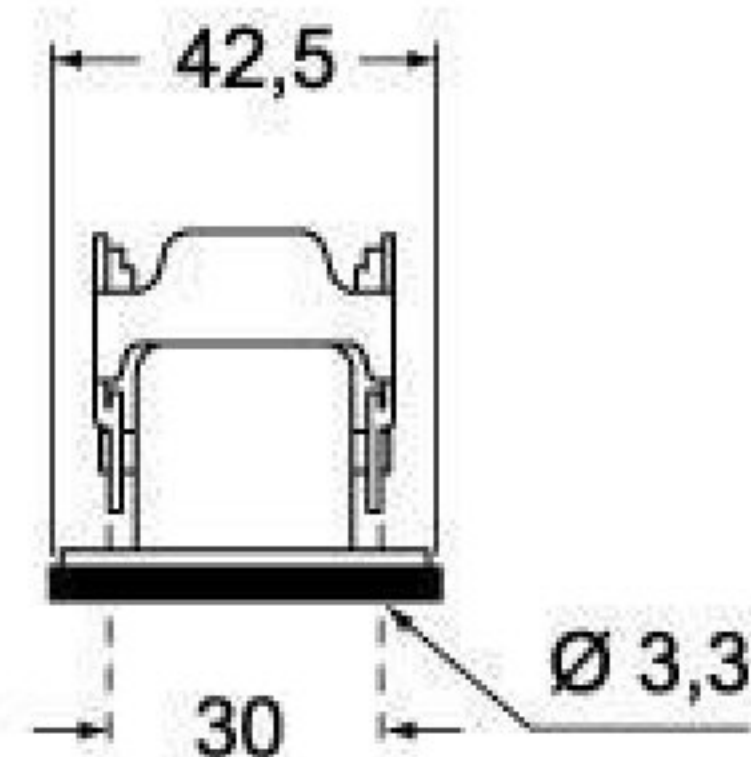

# Product Sheet

www.ilme.com

**Part Number:**

**CKAX 03 IA**

<b>Family</b>	CK and MK enclosures
<b>Version</b>	metal version
<b>Series</b>	angled bulkhead housings with single lever
<b>Product type</b>	with stainless steel lever
<b>Type</b>	without cable gland
<b>Quality mark</b>	 US type: 12,( type 4/4X only with kit CKR 65 or CKR 65 D),  
<b>IP degree of protection</b>	IP44 (EN 60529) degree of protection, IP66/67 degree of protection with CKR 65 kit or CKR 65 D kit.
<b>Fixing centre distance</b>	size "21.21"
<b>Material</b>	metal

The information and the dimensions contained are not binding and may be changed without prior notice.

The drawing's dimensions are in mm.