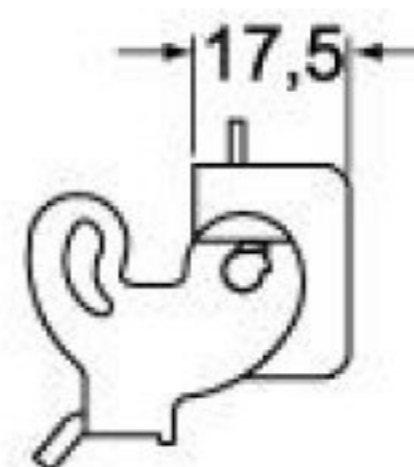

Product Sheet

www.ilme.com

Part Number:

CK 03 CXA

Family CK and MK enclosures

Version insulating version

Series covers

Product type with 1 lever

Type for male inserts

Execution white colour

Quality mark 

Fixing centre distance size "21.21"

Material insulating

The information and the dimensions contained are not binding and may be changed without prior notice.

The drawing's dimensions are in mm.