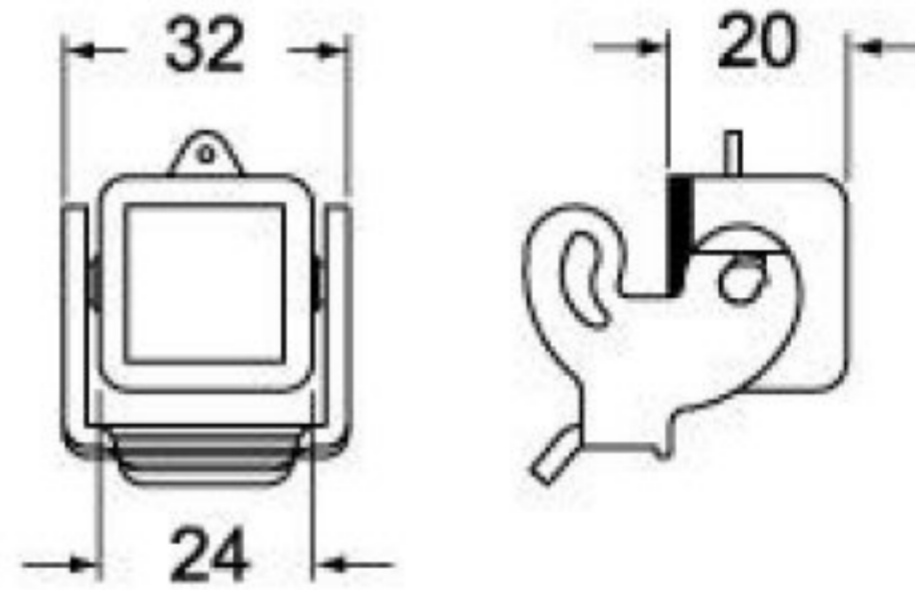

Product Sheet

Part Number:

CK 03 CX

www.ilme.com

Family CK and MK enclosures

Version insulating version

Series covers

Product type with 1 lever

Type for female inserts

Execution white colour

Quality mark 

Fixing centre distance size "21.21"

Material insulating

The information and the dimensions contained are not binding and may be changed without prior notice.

The drawing's dimensions are in mm.