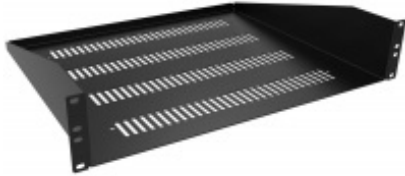

Two Post Mounting Cantilever Shelf *RAS Series*

Features

- Allows easy rack mounting of narrow equipment or items that do not have rack mounting capabilities.
- Shelves feature formed 16-gauge steel construction.
- Front & back edge folded - acting as both stiffeners and equipment retainers.
- Mounts to rack rails either as an internal shelf or external shelf/work area
- Choice of two depths - 7" or 14.5"
- Available in either vented or unvented versions
- Shelves include tie down slots on each side & four tie down holes.
- Rugged textured - black powder paint finish

19 Inch Mounting Shelves

Part No.	Part No.	Mounting Dimensions				Stiffener Lip(s)	Suggested Load Capacity
		Rack Units	Height	Width	Depth		
Vented	Solid					Up (Front & Back)	
RASV190107UBK1	RASU190107UBK1	1U	1.75	19.00	7.00	Down (Front & Back)	40
RASV190107DBK1	RASU190107DBK1	1U	1.75	19.00	7.00	Up (Back Only)	40
RASV190115BK1	RASU190115BK1	1U	1.75	19.00	15.00	Up (Back Only)	40
RASV190120BK1	RASU190120BK1	1U	1.75	19.00	20.00	Up (Back Only)	40
RASVL190314BK1	RASUL190314BK1	2U	3.50	19.00	14.50	Up (Back Only)	65
RASVL190514BK1	RASUL190514BK1	2U	3.50	19.00	14.50	Up (Back Only)	80
RASV190315BK1	RASU190315BK1	2U	3.50	19.00	15.00	Up (Back Only)	100
RASV190320BK1	RASU190320BK1	2U	3.50	19.00	20.00	Up (Back Only)	100
RASV190515BK1	RASU190515BK1	3U	5.25	19.00	15.00	Up (Back Only)	200
RASV190520BK1	RASU190520BK1	3U	5.25	19.00	20.00	Up (Back Only)	200
RASV190715BK1	RASU190715BK1	4U	7.00	19.00	15.00	Up (Back Only)	200
RASV190720BK1	RASU190720BK1	4U	7.00	19.00	20.00	Up (Back Only)	200

23 Inch Mounting Shelves

Part No.	Part No.	Mounting Dimensions	Stiffener Lip(s)	Suggested
----------	----------	---------------------	------------------	-----------

Vented	Solid	Rack Units	Height	Width	Depth	Folded	Load Capacity
RASV230515BK1	RASU230515BK1	3U	5.25	23.00	15.00	Up (Back Only)	200
RASV230520BK1	RASU230520BK1	3U	5.25	23.00	20.00	Up (Back Only)	200