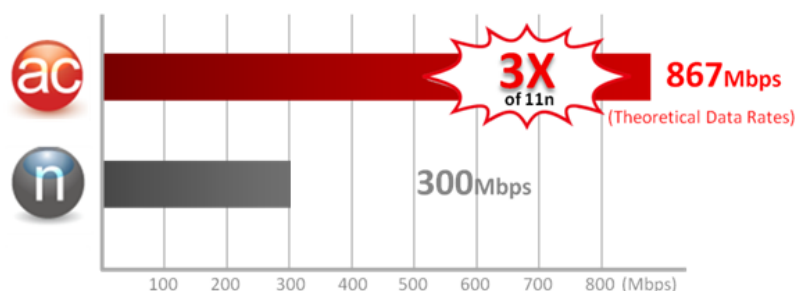

USB 3.0 is up to 10 times faster than USB 2.0 and specifies a maximum transmission speed of up to 5Gbps. Providing quicker data transmission times, and backwards compatibility with USB 2.0 (which specifies a maximum speed of 480Mbps), USB 3.0 is the new standard in connectivity – enabling devices to achieve the superfast speeds which 802.11ac can provide.

Maximum Speed: Next Generation 802.11ac + USB 3.0 vs. 2.0

World's Fastest USB Wi-Fi Adapter

The Edimax EW-7822UAC is the next generation of Wi-Fi adapter, compatible with the draft 802.11ac standard and delivering speeds of up to 867Mbps at 5GHz - almost three times as fast as 802.11n. The EW-7822AC is the first adapter of its kind to offer 802.11ac speeds together with USB 3.0 connectivity. Upgrade PC's and notebooks to super high speed 802.11ac Wi-Fi and enjoy streaming video and data at speeds of up to 867Mbps.

Maximum Speed: Next Generation 802.11ac vs. 802.11n

AC1200 Wireless Dual-Band USB Adapter

EW-7822UAC

Dual-band Connectivity

Enjoy better performance and greater flexibility for your Wi-Fi devices, using dual-band connectivity. The EW-7822UAC provides connectivity for the 2.4GHz band at speeds of 300Mbps or 5GHz band at speeds of 867Mbps. You can surf the internet and check your email on the 2.4GHz band, or select the 5GHz band for online gaming and video streaming.