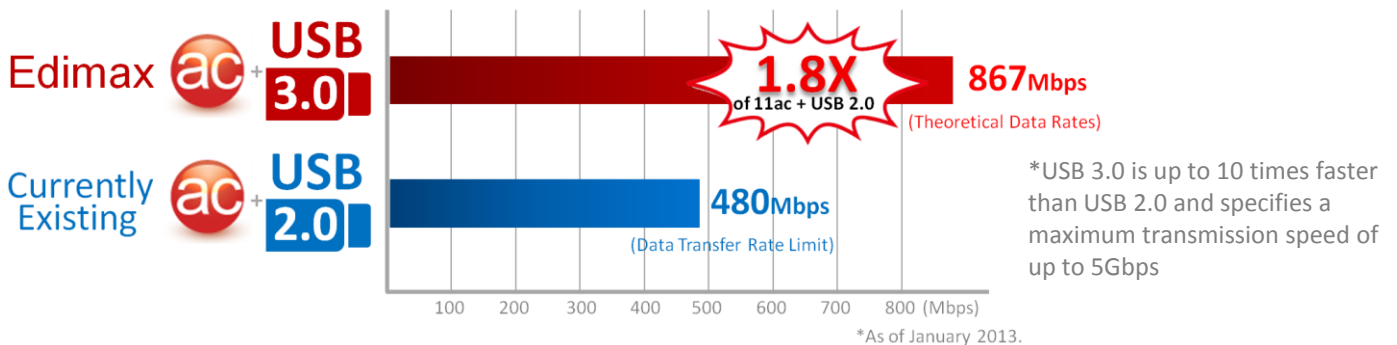

USB 3.0 is up to 10 times faster than USB 2.0 and specifies a maximum transmission speed of up to 5Gbps. Providing quicker data transmission times, and backwards compatibility with USB 2.0 (which specifies a maximum speed of 480Mbps), USB 3.0 is the new standard in connectivity – enabling devices to achieve the superfast speeds which 802.11ac can provide.

Maximum Speed: Next Generation 802.11ac + USB 3.0 vs. 2.0

World's Fastest USB Wi-Fi Adapter

The Edimax EW-7822UAC is the next generation of Wi-Fi adapter, compatible with the draft 802.11ac standard and delivering speeds of up to 867Mbps at 5GHz - almost three times as fast as 802.11n. The EW-7822AC is the first adapter of its kind to offer 802.11ac speeds together with USB 3.0 connectivity. Upgrade PC's and notebooks to super high speed 802.11ac Wi-Fi and enjoy streaming video and data at speeds of up to 867Mbps.