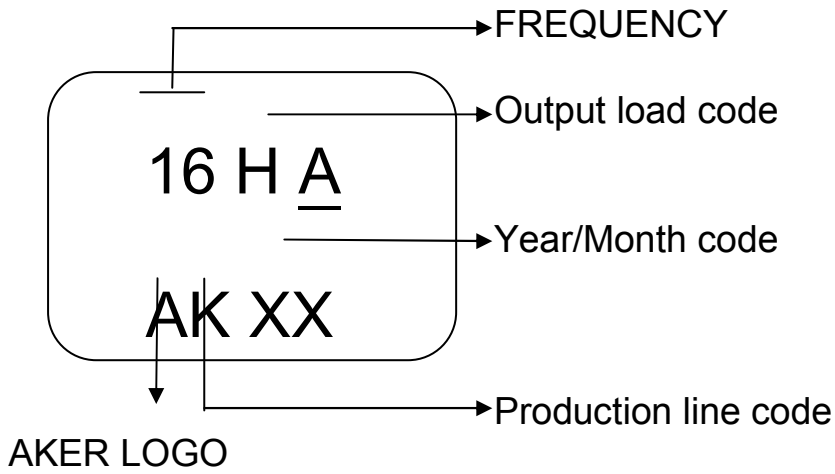

◆ **SMD X'TAL MARKING** : **For 2.5\*2.0 & 2.0\*1.6**

\*\*\***Output Load Code Lists**\*\*\*

0	0pF	9	14pF	K	9.5pF	U	8.5pF
1	16pF	A	32pF	L	19.5pF	V	24pF
2	22pF	B	27pF	M	21.5pF	W	4pF
3	15pF	C	8pF	N	33pF	X	39pF
4	20pF	D	37pF	P	7pF	Y	26pF
5	30pF	E	25pF	Q	15.5pF	Z	7.2pF
6	18pF	F	35pF	R	12.5pF	a	17pF
7	12pF	G	13pF	S	11pF	b	9.85pF
8	10pF	H	9pF	T	6pF	d	5pF