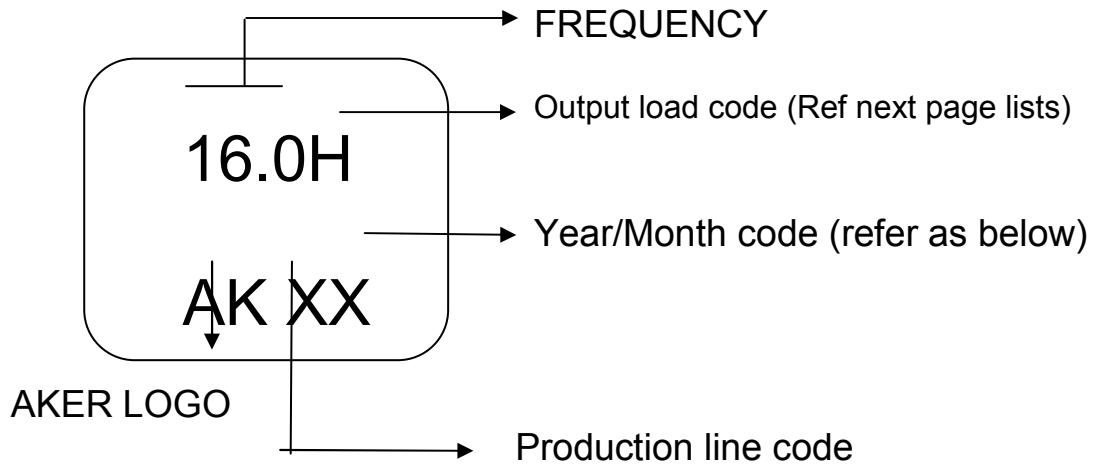

◆ **SMD X'TAL MARKING** : For 3.2*2.5

***** Year/ Month Code

Year Month	2007	2008	2009	2010	
		2011	2012	2013	2014
	2015	2016	2017	2018	
	2019	2020	2021	2022	
	2023	2024	2025	2026	
JAN	A	N	a	n	
FEB	B	P	b	p	
MAR	C	Q	c	q	
APR	D	R	d	r	
MAY	E	S	e	s	
JUN	F	T	f	t	
JUL	G	U	g	u	
AUG	H	V	h	v	
SEP	J	W	j	w	
OCT	K	X	k	x	
NOV	L	Y	l	y	
DEC	M	Z	m	z