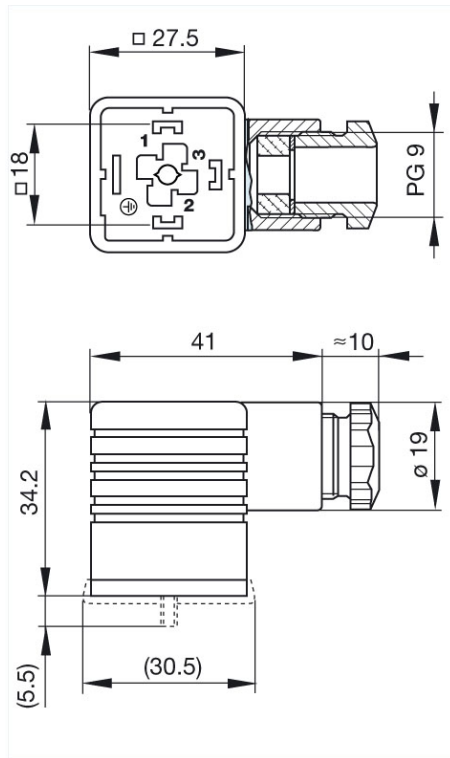

HIRSCHMANN

A BELDEN BRAND

Industrial Connecting Solutions:Rectangular Connectors:Valve Connectors (Type A -B -C):Type A:Field Attachable Valve Connectors:Valve Connectors (DIN EN 175 301-803):GDM 3009 schwarz/black
<http://e-catalog.hirschmann.com/link/57078-24228-256261-256266-256270-276215-24311-34888/en/conf/uistate>

Picture

Drawing

Belden Deutschland GmbH

Im Gewerbepark 2
58579 Schalksmühle
Germany
Phone: +49 7127/14-1806
E-Mail: icos-sales@belden.com

The information published in the websites has been compiled as carefully as possible. It is subject to alteration without notice in technical as well as in price-related/commercial respect. The complete information and data were available on user documentation. Mandatory information can only be obtained by a concrete query.