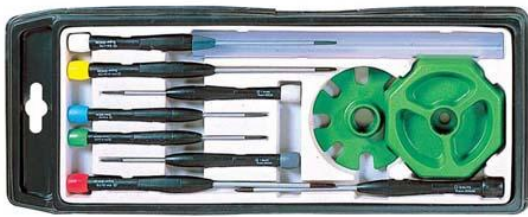

8PK-5232N 8Pcs Electronic Screwdriver Set

Spec.		Individual Packing
1.4x40mm	3.0x75mm	Plastic Box

1.6x40mm	#0x75mm	+ Color Label
2.0x40mm	#0-3x40mm	
2.4x75mm	#0-2x75mm	