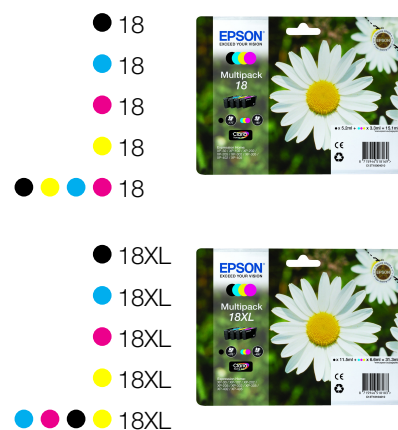

Printing Speed ISO/IEC 24734	6.2 Pages/min Monochrome, 3.1 Pages/min Color
Draft printing speed	30 Pages/min Monochrome (plain paper 75 g/m ²), 54 Seconds per 10 x 15 cm photo (Epson Premium Glossy Photo Paper)
Colours	Black, Cyan, Yellow, Magenta

Epson Expression Home XP-205

WHAT'S IN THE BOX

- Warranty document
- Software (CD)
- Setup guide
- Power cable
- Main unit
- Individual Ink Cartridges

INK CARTRIDGE COMPATIBILITY

INK YIELD DATA

	18	18XL
Black	175 pages*	470 pages*
Cyan, Magenta, Yellow	180 pages*	450 pages*