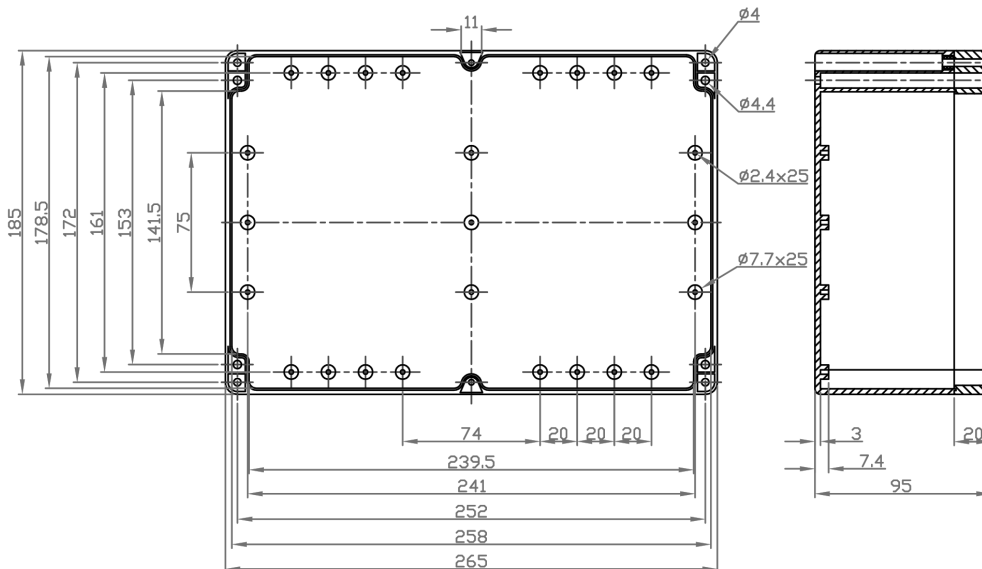

G378-G238

Specifications:

Enclosure Type : Multipurpose
 Body Colour : Grey
 Operating Temperature : -20°C to +80°C

Dimensions : Millimetres

Part Number Table

Description	Part Number
Box, Polycarbonate, 265mm × 185mm × 95mm	G238
Box, ABS, IP65, 265mm × 185mm × 95mm	G378