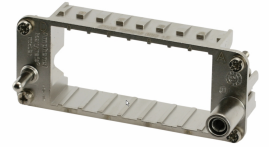

heavy|mate® - C146 F

Part No. C146 10P016 000 15

Series Heavy duty connectors heavy|mate® - C 146

Subseries Heavy duty connector heavy|mate® - C146 F

COMMON CHARACTERISTICS		
Colour		black
Flammability		V-0
ELECTRICAL CHARACTERISTICS		
Installation category	DIN EN 60664-1 / IEC 60664-1	III
Insulation group	DIN EN 60664-1 / IEC 60664-1	II
Insulation resistance	DIN EN 60512-3-1, Test 3a / IEC 60512-3-1, Test 3a	$\geq 10^{10}$
Contact resistance	DIN EN 60512-2-1, Test 2a / IEC 60512-2-1, Test 2a	< 5 m
Pollution degree	DIN EN 60664-1 / IEC 60664-1	3

heavy|mate® - C146 F

Part No. C146 10P016 000 15

Series Heavy duty connectors heavy|mate® - C 146

Subseries Heavy duty connector heavy|mate® - C146 F

26.06.2013

Drawing Dimensions in mm (Inch)