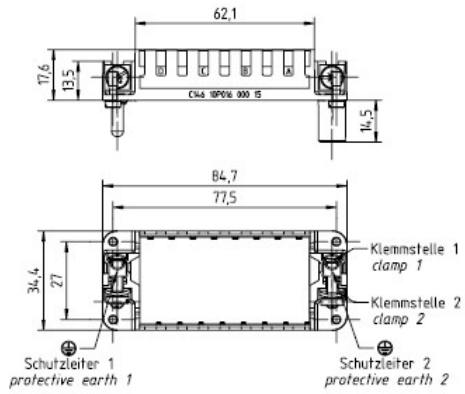

heavy|mate® - C146 F

Part No. C146 10P016 000 15

Series Heavy duty connectors heavy|mate® - C 146

Subseries Heavy duty connector heavy|mate® - C146 F

COMMON CHARACTERISTICS		
Colour		black
Flammability		V-0
ELECTRICAL CHARACTERISTICS		
Installation category	DIN EN 60664-1 / IEC 60664-1	III
Insulation group	DIN EN 60664-1 / IEC 60664-1	II
Insulation resistance	DIN EN 60512-3-1, Test 3a / IEC 60512-3-1, Test 3a	$\geq 10^{10}$
Contact resistance	DIN EN 60512-2-1, Test 2a / IEC 60512-2-1, Test 2a	< 5 m
Pollution degree	DIN EN 60664-1 / IEC 60664-1	3

heavy|mate® - C146 F

Part No. C146 10P016 000 15

Series Heavy duty connectors heavy|mate® - C 146

Subseries Heavy duty connector heavy|mate® - C146 F

26.06.2013

Drawing Dimensions in mm (Inch)