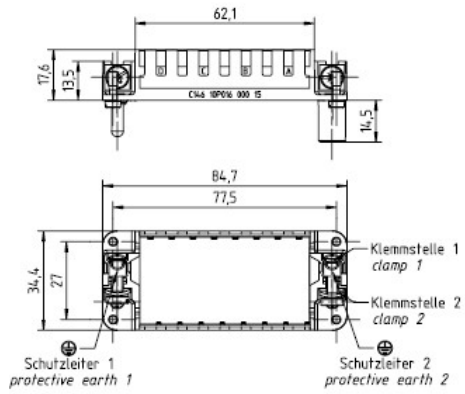

heavy|mate® - C146 F

Part No. C146 10S016 000 15

Series Heavy duty connectors heavy|mate® - C 146

Subseries Heavy duty connector heavy|mate® - C146 F

COMMON CHARACTERISTICS		
Colour		black
Flammability		V-0
ELECTRICAL CHARACTERISTICS		
Installation category	DIN EN 60664-1 / IEC 60664-1	III
Insulation group	DIN EN 60664-1 / IEC 60664-1	II
Insulation resistance	DIN EN 60512-3-1, Test 3a / IEC 60512-3-1, Test 3a	$\geq 10^{10}$
Contact resistance	DIN EN 60512-2-1, Test 2a / IEC 60512-2-1, Test 2a	< 5 m
Pollution degree	DIN EN 60664-1 / IEC 60664-1	3

heavy|mate® - C146 F

Part No. C146 10S016 000 15

Series Heavy duty connectors heavy|mate® - C 146

Subseries Heavy duty connector heavy|mate® - C146 F

26.06.2013

Drawing Dimensions in mm (Inch)