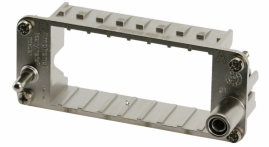

heavy|mate® - C146 F

Part No. C146 10S016 000 15

Series Heavy duty connectors heavy|mate® - C 146

Subseries Heavy duty connector heavy|mate® - C146 F

COMMON CHARACTERISTICS		
Colour		black
Flammability		V-0
ELECTRICAL CHARACTERISTICS		
Installation category	DIN EN 60664-1 / IEC 60664-1	III
Insulation group	DIN EN 60664-1 / IEC 60664-1	II
Insulation resistance	DIN EN 60512-3-1, Test 3a / IEC 60512-3-1, Test 3a	$\geq 10^{10}$
Contact resistance	DIN EN 60512-2-1, Test 2a / IEC 60512-2-1, Test 2a	< 5 m
Pollution degree	DIN EN 60664-1 / IEC 60664-1	3

heavy|mate® - C146 F

Part No. C146 10S016 000 15

Series Heavy duty connectors heavy|mate® - C 146

Subseries Heavy duty connector heavy|mate® - C146 F

26.06.2013

Drawing Dimensions in mm (Inch)