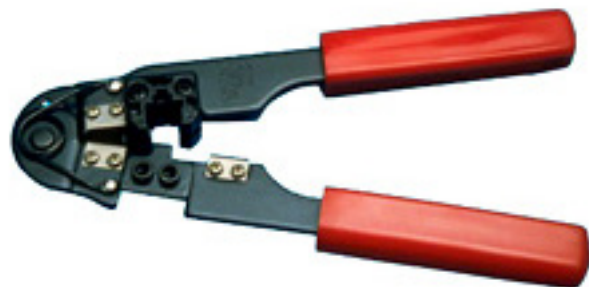

**RJ 45 and Keyed Modular Plug Crimp tool**

24-7748P

**Economy Modular RJ-45 Crimping Tool**

that cuts, strips and terminates. 8 & 8 Keyed Modular Plugs.