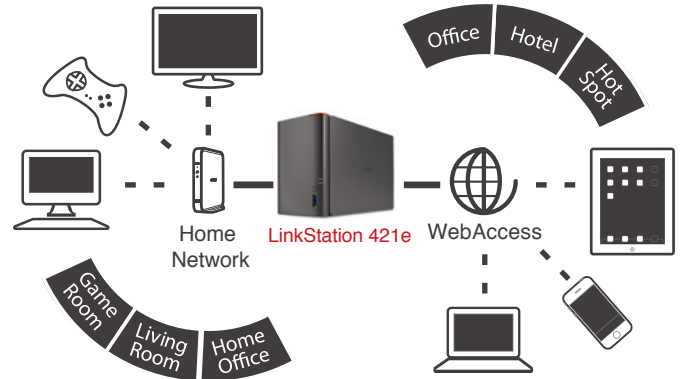

**Simplified Media Streaming
& Remote Access!**

MODELS

LS421DE

BOX CONTENTS

LinkStation 421e, Setup CD-ROM, Quick-Setup Guide, Ethernet Cable, AC Adapter, AC Cable, Warranty Statement

SPECIFICATIONS

INTERNAL HARD DRIVES

Number of Bays: 2 Empty Bays (HDDs not included)
Drive Interface: SATA 3 Gbps
Supported RAID Levels: 0, 1, JBOD (Individual Disks)
(RAID only supported when two hard drives are inserted.)

LAN INTERFACE

Standard Compliance: (10BASE-T)IEEE802.3, (100BASE-TX)IEEE802.3u, (1000BASE-T)IEEE802.3ab
Number of Ports: 1
Data Transfer Rates: 10/100/1000 Mbps
Supported Protocols: TCP/IP
Network File Services: CIFS/SMB, AFP, HTTP/HTTPS, FTP/FTPS/SFTP
Connector Type: RJ-45

USB INTERFACE

Standard Compliance: USB 2.0, USB 3.0
Connector Type: A type
Number of Ports: 1 x USB 2.0, 1 x USB 3.0
Data Transfer Rates: 480 Mbps (USB 2.0), 5 Gbps (USB 3.0)

OTHER

Dimensions (W x H x D): 3.43 x 5 x 8.03 in
Weight: 5.29 lbs
Power Consumption: Max. 48W
Power Supply: Internal AC 100-240V Universal, 50/60 Hz
Client OS Support: Windows® 8 (32-bit/64-bit), Windows® 7 (32-bit/64-bit), Windows Vista® (32-bit/64-bit), Windows® XP, Windows® 2000, Windows Server® 2003, Windows Server® 2008, Mac OS® X 10.4 - 10.7

24/7 TECH SUPPORT | 3 YEAR WARRANTY

(866) 752-6210 | USA & Canada Only