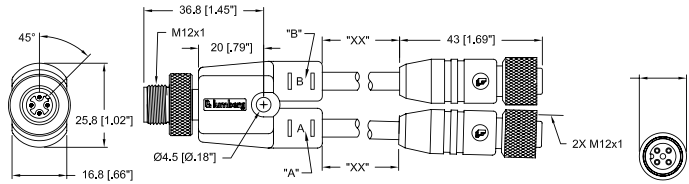

**M12-Splitters, Single- and Double-Ended, IEC Color Code**

ASB 2 | ASB 2-RKT | ASB 2-RKWT

**M12-Duo-Male to Open Leads**

Splitter, single-ended, M12-duo, male straight with self-locking threaded joint and two open leads.

**M12-Duo-Male to 2xM12 Female Str.**

Splitter, double-ended, M12-duo, male straight to two M12, female straight connectors with self-locking threaded joint.

**M12-Duo-Male to 2xM12 Female 90°**

Splitter, double-ended, M12-duo, male straight to two M12, female 90° connectors with self-locking threaded joint.