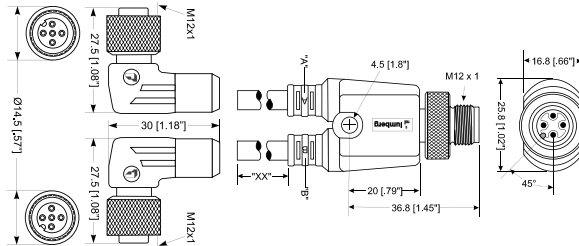

**M12-Splitters, Single- and Double-Ended, IEC Color Code**

ASB 2 | ASB 2-RKT | ASB 2-RKWT

**M12-Duo-Male to Open Leads**

Splitter, single-ended, M12-duo, male straight with self-locking threaded joint and two open leads.

**M12-Duo-Male to 2xM12 Female Str.**

Splitter, double-ended, M12-duo, male straight to two M12, female straight connectors with self-locking threaded joint.

**M12-Duo-Male to 2xM12 Female 90°**

Splitter, double-ended, M12-duo, male straight to two M12, female 90° connectors with self-locking threaded joint.

### Cable Specifications

Cable No.	Outer Jacket	Gauge	Jacket Color	OD	Agency Approvals
637	TPE	18AWG	Yellow	.280" (7.1 mm)	UL: PLTC / CSA: AWM I/II A/B
643	TPE	22AWG	Yellow	.246" (6.2 mm)	UL: PLTC / CSA: AWM I/II A/B
632	PVC	22AWG	Yellow	.190" (4.8 mm)	UL: AWM 2661 / CSA: AWM I/II A/B
645	PUR	18AWG	Yellow	.220" (5.6 mm)	UL: AWM 20233 / CSA: AWM I/II A/B

Part Number		Pins	Outer Jacket	Standard Cable Lengths	Characteristics
ASB 2 4-3-632/...M		3	PVC	0.3 M / 0.6 M / 1 M / 1.5 M / 2 M / 5 M	
ASB 2-RKT 4-3-632/...M	ASB 2-RKWT 4-3-632/...M		PVC	0.3 M / 0.6 M / 1 M / 1.5 M / 2 M / 5 M	
ASB 2-RKT 4-3-637/...M	ASB 2-RKWT 4-3-637/...M		TPE	0.3 M / 0.6 M / 1 M / 1.5 M / 2 M / 5 M	
ASB 2-RKT 4-3-645/...M	ASB 2-RKWT 4-3-645/...M		PUR	0.3 M / 0.6 M / 1 M / 1.5 M / 2 M / 5 M	