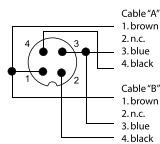

**M12-Splitters, Single- and Double-Ended, IEC Color Code**

ASB 2 | ASB 2-RKT | ASB 2-RKWT

**M12-Duo-Male to Open Leads**

Splitter, single-ended, M12-duo, male straight with self-locking threaded joint and two open leads.

**M12-Duo-Male to 2xM12 Female Str.**

Splitter, double-ended, M12-duo, male straight to two M12, female straight connectors with self-locking threaded joint.

**M12-Duo-Male to 2xM12 Female 90°**

Splitter, double-ended, M12-duo, male straight to two M12, female 90° connectors with self-locking threaded joint.

**Pin Assignments**

**Wiring Diagram**

Part Number		Pins	Outer Jacket	Standard Cable Lengths	Characteristics
ASB 2 4-3-632/...M		3	PVC	0.3 M / 0.6 M / 1 M / 1.5 M / 2 M / 5 M	
ASB 2-RKT 4-3-632/...M	ASB 2-RKWT 4-3-632/...M		PVC	0.3 M / 0.6 M / 1 M / 1.5 M / 2 M / 5 M	
ASB 2-RKT 4-3-637/...M	ASB 2-RKWT 4-3-637/...M		TPE	0.3 M / 0.6 M / 1 M / 1.5 M / 2 M / 5 M	
ASB 2-RKT 4-3-645/...M	ASB 2-RKWT 4-3-645/...M		PUR	0.3 M / 0.6 M / 1 M / 1.5 M / 2 M / 5 M	