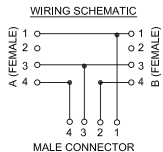

**M12-Duo-Male to 2xM12 Female Str.**

Splitter, double-ended, M12-duo, male straight to two M12, female straight connectors with self-locking threaded joint.

**M12-Duo-Male to 2xM12 Female 90°**

Splitter, double-ended, M12-duo, male straight to two M12, female 90° connectors with self-locking threaded joint.

**Pin Assignments**

**Wiring Diagram**