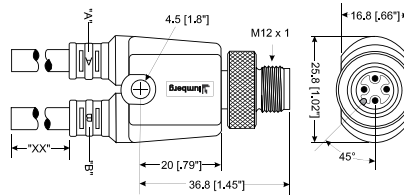

**M12-Splitters, Single- and Double-Ended, IEC Color Code**

ASB 2 | ASB 2-RKT | ASB 2-RKWT

**M12-Duo-Male to Open Leads**

Splitter, single-ended, M12-duo, male straight with self-locking threaded joint and two open leads.

**M12-Duo-Male to 2xM12 Female Str.**

Splitter, double-ended, M12-duo, male straight to two M12, female straight connectors with self-locking threaded joint.

**M12-Duo-Male to 2xM12 Female 90°**

Splitter, double-ended, M12-duo, male straight to two M12, female 90° connectors with self-locking threaded joint.