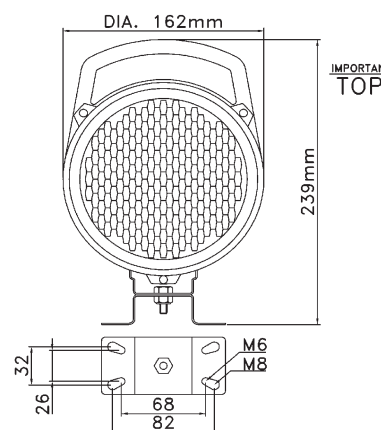

### Circular Worklamp

The E91112 worklamp has a handle and switch which makes this worklamp the ideal choice for a wide variety of applications. Features 12/24V operation.

#### Models

PART NO.	VOLTAGE	AMPS	TYPE
E91112	12/24V	4.6/2.9	Flood

#### Features and Benefits

- H3 halogen bulb - 55/70W (not included)
- Single/twin beam option
- Plastic housing
- Tilt/swivel mount
- Polycarbonate lens
- Handle
- Switch