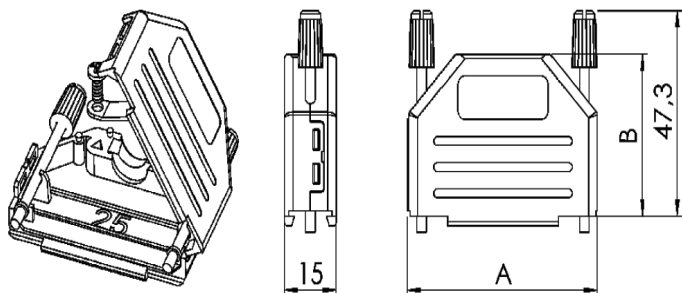

D-Sub Backshells

DPPK Series

Features:

- Available in sizes 9, 15, 25 and 37
- Hinged single piece moulding with retaining latches
- Light weight and cost effective
- Compact and attractive design
- Long jackscrews with UNC 4-40 thread as standard, M2.5, M2.6 or M3 as option

Technical Specifications:

Material	: Nylon
Temp. Range	: -55°C to +105°C
Cable Strain Relief	: Cable clamp with self-tapping screws
Cable Diameter	: 3mm to 11mm
Locking Screws	: Long jackscrews with moulded top for colour coding
Cable Outlet	: Straight

Part Number	A	B
MC-DPPK9	32.4	31.3
MC-DPPK15	40.7	30.8
MC-DPPK25	54.4	37.3
MC-DPPK37	70.9	36

Dimensions : Millimetres

www.element14.com
www.farnell.com
www.newark.com

D-Sub Backshells

DPPK Series

Part Number Table