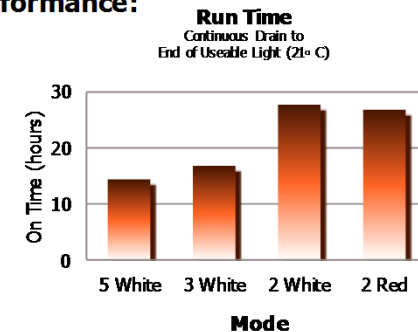

Performance:

Tested according to ANSI/NEMA FL 1 Standards.

Important Notice

This datasheet contains information specific to products manufactured at the time of its publication
Contents herein do not constitute a warranty
©Energizer / All Rights Reserved