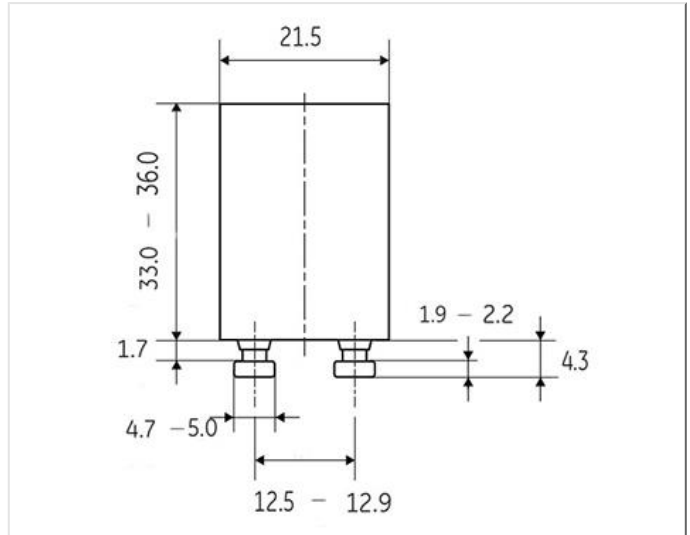

Product data

DUN Code	00043168365376
EAN Code	00000000000000
Net weight per piece [g]	6
Gross weight per piece [g]	7
Brand	General Electric (GE)

Performance data

Starting ambient temperature range	-15
------------------------------------	-----

Logistic data

Pack Quantity	2000
Layer quantity	16000 EUR
Pallet quantity EUR (PC)	32000
Outer case size	440 x 240 x 400 (mm)
Product status	Available while stock lasts

Technical drawing

Downloads & Links