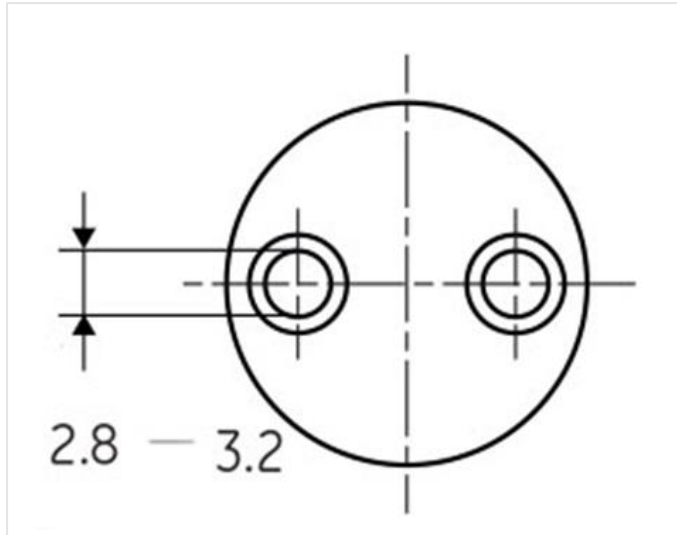

Product data

DUN Code	00043168365376
EAN Code	00000000000000
Net weight per piece [g]	6
Gross weight per piece [g]	7
Brand	General Electric (GE)

Performance data

Starting ambient temperature range	-15
------------------------------------	-----

Logistic data

Pack Quantity	2000
Layer quantity	16000 EUR
Pallet quantity EUR (PC)	32000
Outer case size	440 x 240 x 400 (mm)
Product status	Available while stock lasts

Technical drawing

Downloads & Links