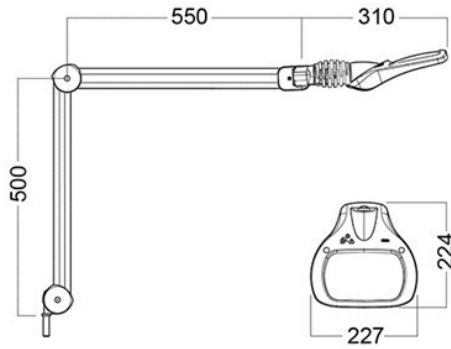

MOUNTING

Standard with table clamp (AH clamp). Other table clamps, integrated table mounts and trolley are available on request.

OPTICS

Standard with 3.5 or 5 diopter glass lens.

POWER SUPPLY

Plug-in 18V power supply.

ARM TECHNOLOGY & MOVEMENT

Parallel, three-pivot arm. Arm length is 105 cm.

TIMER

A shut-off function is integrated. The light will automatically shut off after 4 or 9 hours.

Wave LED

MEASUREMENT DRAWINGS

Wave LED