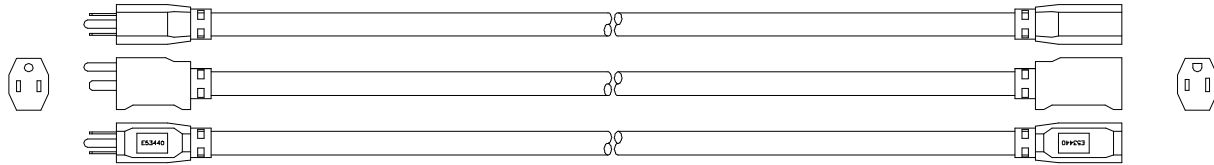

## PRODUCT SPECIFICATION

**CATALOG NUMBER:** See table below  
**DESCRIPTION:** Outdoor use SJTW cord set  
**APPROVALS:** UL Listed and CSA Certified, or UL/CUL Listed Outdoor Use Cord Set

### CONSTRUCTION PARAMETERS:

Cable type: SJTW  
 Conductor: See table below  
 Jacket material: PVC  
 Overall cable O.D. (nom): See table below  
 Cord rating: Hard Usage per the National Electrical Code  
 Cable legend: Indent print  
 Cable color: See table below

*Note: Plug and connector style may vary*

Attachment plug configuration: NEMA 5-15P  
 Cord connector configuration: NEMA 5-15R  
 Plug and connector material: PVC  
 Plug and connector color: Same as cable color

### ELECTRICAL PROPERTIES:

Cable temperature rating: -40 to +60 °C  
 Nominal operating voltage: 125 VAC  
 Maximum operating current: See table below

Catalog no.	Length	Color	Conductor	Cable O.D. (nom)	Current rating
02304	10 ft	Orange	16/3 26/30 BC	0.315 in	13A
02305	15 ft	Orange			
02306	15 ft	Black			
02307	25 ft	Orange			
02308	50 ft	Orange			
02309	100 ft	Orange			10 A
02407	25 ft	Red	14/3 41/30 BC	0.352 in	15A
02408	50 ft	Red			13A
02409	100 ft	Red			13A