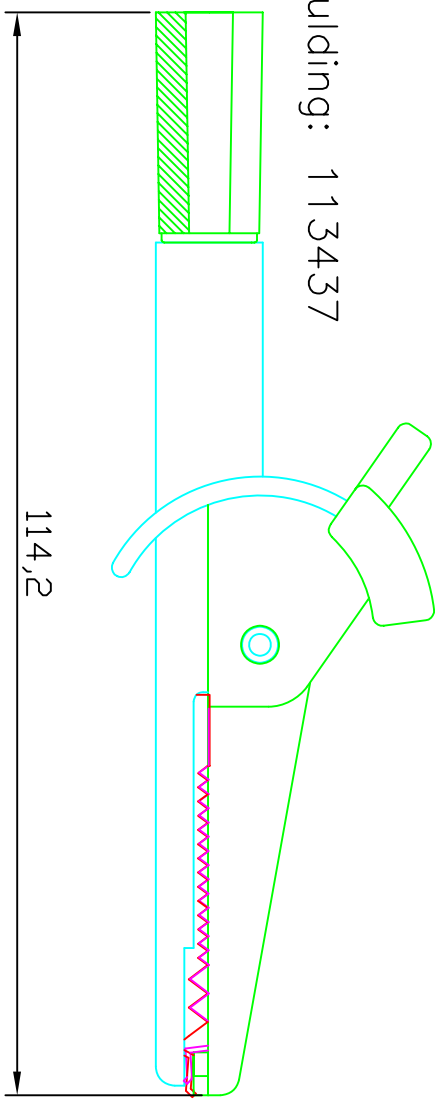

# SILVERTRONIC LTD

Title: Pair of 1000V- 8/32  
Threaded Crocs. + Adaptors

This drawing is not to be disclosed to a third party without the written authority from the company ©

Material: N/A

Rev	Details	Date	Drawn
4			
3			
2			
1	First issue	#	#
-	Pre-Production issue	05/03/03	Rich

Part No:  
134246

Project No: N/A

Supplied as a pair 1 red & 1 black.

Contact: 103192

1000V Croc. Clip + Adaptor: 126054

Adaptor Moulding: 113437

114,2

Assembly jig Numbers		Printing as illustrated		Tolerances:		Do Not Scale All Dimensions In	
#####=J###	#####=J###	Packaging: Poly Bag: 111500		Cable Lengths +/-		MM	
#####=J###	#####=J###			##%			