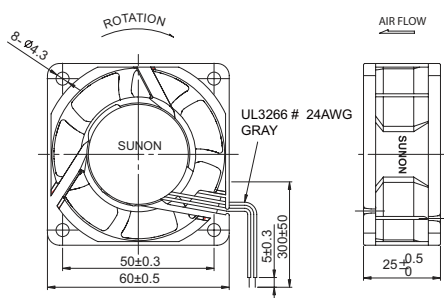

# 60x60x25 mm

## MagLev Motor AC Fan 17.5-18 CFM

Model	P/N	Bearing	Rating Voltage (VAC)	Freq. (Hz)	Power Current (AMP)	Power Consumption (WATTS)	Speed (RPM)	Air Flow (CFM)	Static Pressure (Inch-H <sub>2</sub> O)	Noise (dBA)	Weight (g)
MA1062-HVL	GN	● VAPO ○ BALL ◎ Sleeve	115	50/60	0.191/0.185	3.6/3.6	4100/4200	17.5/18	0.19/0.20	30/31	81
MA2062-HVL	GN	●	220-240	50/60	0.198/0.211	4.1/4.4	4100/4200	17.5/18	0.19/0.20	30/31	81

Frame : PBT Plastic

UNITS:mm

\*All model could be customized on voltage or any other requirements to fit your need.

\*Specifications subject to change without notice. Please Visit SUNON web site at <http://www.sunon.com> for update information.