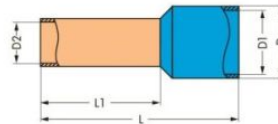

Item no.: 216-202
Product description: SCREWLESS END STOP SLEEVE FOR 0.75 MM² / AWG 20
INSULATED ELECTROLYTIC COPPER

Produkt kann von Bild abweichen / product may differ

Packing unit 1000 pieces

RoHS compliant

Strip length to	10 mm
Product group	2 (Terminal Block Accessories)
L	14 mm
L1	8 mm
D	3.3 mm
D1	2.8 mm
D2	1.3 mm
Weight	0.093 g
Color	gray
Customs Tariff No.	85369010
Country of Origin	Deutschland