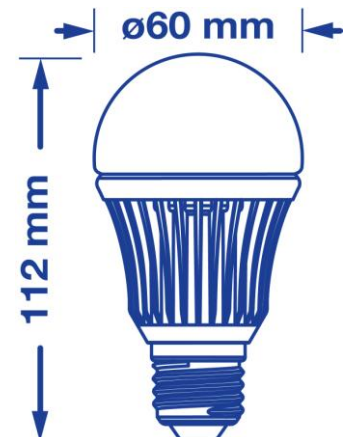

- Replacement for incandescent 26 W
- Up to 87% energy saving
- Lifetime of 30,000 hrs
- An energy efficient LED solution for general lighting.

Order Code	52126
<b>General Data</b>	
Lamp Socket	E27
Design	Frosted
<b>Geometric Data</b>	
Length (mm)	112
Diameter (mm)	60
Weight (g)	155
<b>Electric Data</b>	
Wattage (W)	3.5
Voltage (V)	220-240
Power Factor	≥ 0.40
Operating Frequency (Hz)	50-60
<b>Photometric Data</b>	
Luminous Flux (lm)	270
CRI	≥ 80
CCT (K)	3000
Luminous Intensity (cd)	-
Beam Angle (°)	130
Lifetime (hrs)	30,000
<b>Switching Cycle</b>	20,000
<b>Wattage Equivalent (W)</b>	26
<b>Energy Efficiency Class</b>	A+

<b>Order Code</b>	52126
<b>Product Description</b>	LED Classic A E27 3.5W 3000K WW 270LM 130DEG

**Technical Packaging Details**

Barcode	023942521266
EAN 128	(02)00023942521266(37)04(91)204
EAN 14	50023942521261
Pack Dimensions (HxWxL)	178 mm x 118 mm x 61 mm
Pack Weight	TBC
Carton Qty (Shipping Unit)	4
Carton Dimensions (HxWxL)	195 mm x 144 mm x 253 mm
Cartons/Pallet	80
Layers/Pallet	4
Units/Pallet	320

## Photometric Diagram

52126