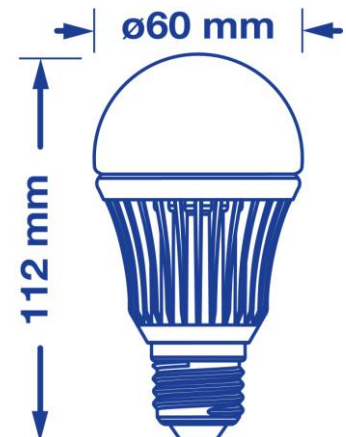

- Replacement for incandescent 41 W
- Up to 84% energy saving
- Lifetime of 30,000 hrs
- An energy efficient LED solution for general lighting.

Order Code 52130

General Data

Lamp Socket E27

Design Frosted

Geometric Data

Length (mm) 112

Diameter (mm) 60

Weight (g) 155

Electric Data

Wattage (W) 6.5

Voltage (V) 220-240

Power Factor ≥ 0.85

Operating Frequency (Hz) 50-60

Photometric Data

Luminous Flux (lm) 480

CRI ≥ 80

CCT (K) 3000

Luminous Intensity (cd) -

Beam Angle ($^{\circ}$) 130

Lifetime (hrs) 30,000

Switching Cycle 20,000

Wattage Equivalent (W) 41

Energy Efficiency Class A+

Order Code	52130
Product Description	LED Classic A E27 6.5W 3000K WW 480LM 130DEG

Technical Packaging Details

Barcode	023942521303
EAN 128	(02)00023942521303(37)04(91)204
EAN 14	50023942521308
Pack Dimensions (HxWxL)	178 mm x 118 mm x 61 mm
Pack Weight	TBC
Carton Qty (Shipping Unit)	4
Carton Dimensions (HxWxL)	195 mm x 144 mm x 253 mm
Cartons/Pallet	80
Layers/Pallet	4
Units/Pallet	320