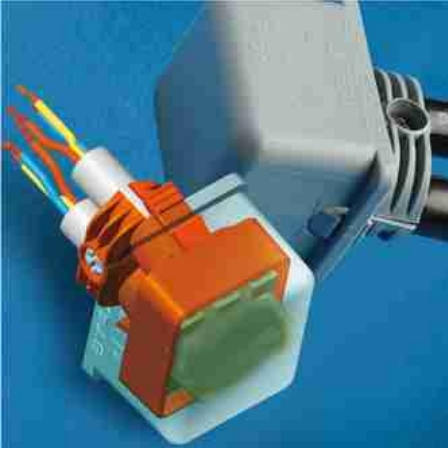

5633/6///86

Minature Paguro gel connector junction box grey, 2 cable entry 8-10mm with 4 pole terminal block

PRODUCT SPECIFICATIONS

Minimum cable diameter (mm)	8
Maximum cable diameter (mm)	10
Gel material	Sealing bi-component syliconic gel
Fixing system	Cable
Cable entries	2
Number of poles	4
Terminal type	Screw - wp
Body material	Nylon PA66-RV
Colour	Grey
Max conductor size (Sq mm)	2.5
Max current (A)	16
Max voltage (V)	250
Minimum temp rating °C	-30
Max temp rating °C	130
IP rating	68