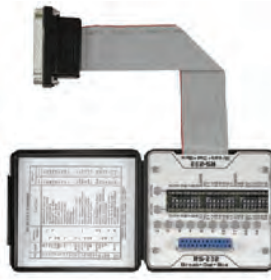

TOOLS & TESTERS

Fig. 6

Fig. 7

Fig. 8

Fig. 9

Fig. 10

Fig. 11

Fig. 12

Computer Tool Kit

Retail Part No.	Bulk Part No.	Figure No.	Description
44-350		6	Kit includes: 2 Slotted & 2 Phillips Screwdrivers, 2 Nutdrivers, 1 Reversible Torx Screwdriver, 1 Parts Tube, 1 3-Claw Parts Holder, 1 Tweezer, 1 Vinyl Zipper Case