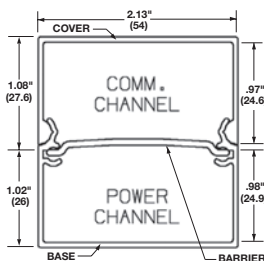

## Ordering Information, Specifications and Dimensions

HBLPP10AI

HBLPP10IGA

HBLPP10SAI

ATB

PPTRIM1

### Aluminum Series Offering

Hubbell offers a line of gray, ivory and clear anodized aluminum service poles. These attractive and durable poles effectively distribute power and telecommunications wiring from above the ceiling to workstations below. They are offered in lengths of 10' 2", 12' 2", and 15' 2" with a variety of electrical wiring devices. Poles with three service capability have a divider to separate power and low voltage wiring.

A blank pole with knockouts is also offered which does not have devices or wiring. In addition to a standard pole, which has two 20 amp duplex receptacles, an isolated ground or surge suppression version is also available. All poles, except the blank versions, are factory wired with Hubbell Style Line® decorator receptacles. Two Style Line® knockouts are also provided on the same side as the power receptacles for communication outlets.