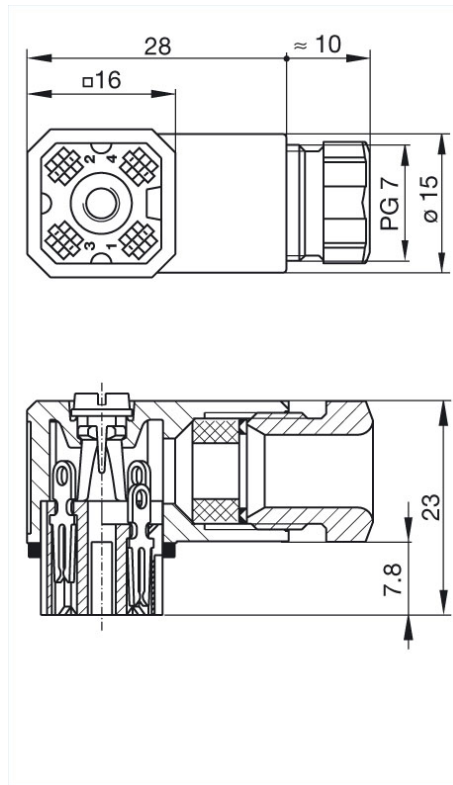

Picture
Drawing

Belden Deutschland GmbH
Im Gewerbepark 2
58579 Schalksmühle
Germany
Phone: +49 7127/14-1806
E-Mail: icos-sales@belden.com

The information published in the websites has been compiled as carefully as possible. It is subject to alteration without notice in technical as well as in price-related/commercial respect. The complete information and data were available on user documentation. Mandatory information can only be obtained by a concrete query.