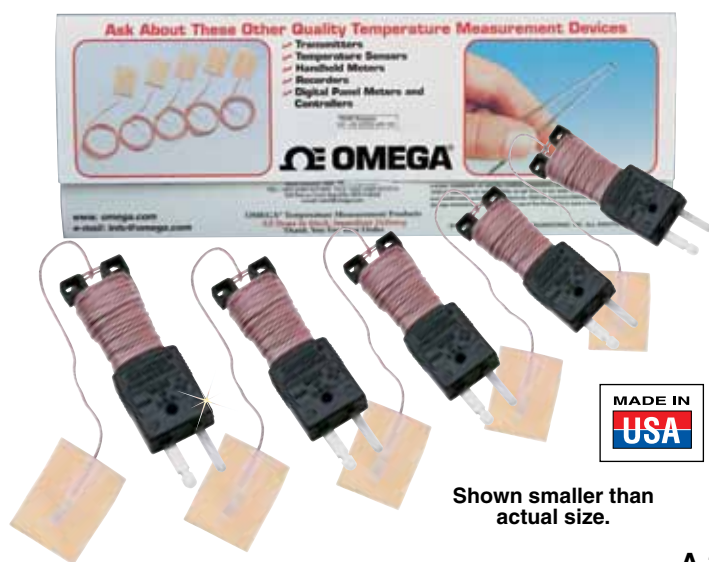

With Miniature Connector and Spool Caddy

Conveniently Store Thermocouple Wire On the Spool Caddy

MADE IN USA

Shown smaller than actual size.

To Order Visit newportUS.com/sa1 for Pricing and Details

Model No.	Wire Gauge	Length m (in)	Insulation
SA1-J-SC	30	1 (40)	PFA
SA1-K-SC	30	1 (40)	PFA
SA1-T-SC	30	1 (40)	PFA
SA1-E-SC	30	1 (40)	PFA
SA1-J-72-SC	30	2 (80)	PFA
SA1-K-72-SC	30	2 (80)	PFA
SA1-T-72-SC	30	2 (80)	PFA
SA1-E-72-SC	30	2 (80)	PFA

Note: 2 m (80") is the longest length available with spool caddy.
Ordering Example: SA1-K-SC, package of 5 self-adhesive Type K thermocouples, 30 AWG PFA insulation, 1 m (40") long.