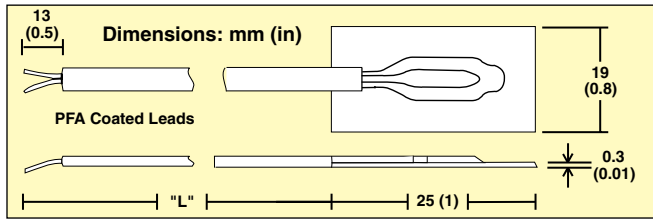

# Fast Response Thermocouples With Self-Adhesive Backing

- ✓ Self Adhesive Backing for Easy Installation
- ✓ Better Than 0.3 Second Response Time
- ✓ 1 m (40") or 2 m (80") Color-Coded PFA Insulated Leads
- ✓ Rated to 175°C (350°F) Long Term
- ✓ Available in J, K, T, and E Calibrations

**SA1 Series**

MEETS OR EXCEEDS  
SPECIAL LIMITS  
OF ERROR (SLE)  
AND EN 60584-2:  
Tolerance Class 1

Shown smaller than actual size

**Fast Response!**

To Order Visit [newportUS.com/sa1](http://newportUS.com/sa1) for Pricing and Details

Model No.	Description, "L" Dimension, Termination
SA1-(*)	Thermocouple, 1 m (40") long, stripped ends**
SA1-(*)-72	Thermocouple, 2 m (80") long, stripped ends**
SA1-(*)-120	Thermocouple, 3 m (120") long, stripped ends**
SA1-(*)-SRTC	SA1-(*) with molded strain relief and SMP male connector

\* Specify J, K, T or E thermocouple type.  
 \*\* For a male straight M8 plug add "M8-S-M" to the model number for additional cost. For a male straight M12 plug add "M12-S-M" to the model number for additional cost.  
 \*\* For a male right-angled M8 plug add "M8-R-M" to the model number for additional cost. For a male right-angled M12 plug add "M12-S-M" to the model number for additional cost.  
**Ordering Example:** SA1-K, pkg of 5 self-adhesive Type K thermocouples, 30 AWG PFA insulation, 1 m (40") long.