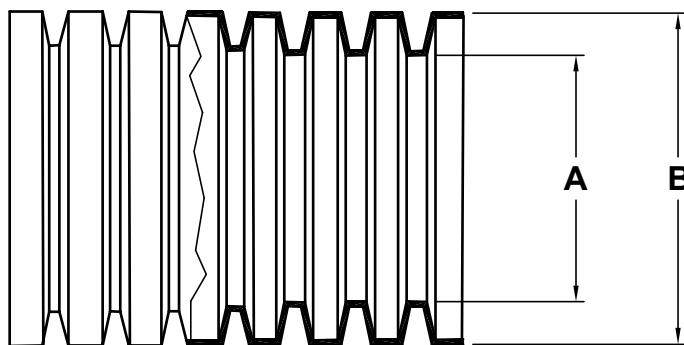

Black Nylon Slit Loom Tubing

pro-POWER

RoHS
Compliant

Specifications

Sleeving / Tubing Type	: Slit Loom
Sleeving Material	: Nylon
Sleeving Colour	: Black
For Use With	: Wire Harnessing
Body Material	: Nylon
Colour	: Black
Temperature Rating	: -40°F to +300°F

Part Number Table

Description	A ± 0.015 (Inches)	B ± 0.015 (Inches)	Part Number
1/4" Black Nylon Slit Loom - 100' spool	0.258	0.389	1441
3/8" Black Nylon Slit Loom - 100' spool	0.363	0.507	1442
1/2" Black Nylon Slit Loom - 100' spool	0.493	0.678	1443
5/8" Black Nylon Slit Loom - 100' spool	0.613	0.817	1444
3/4" Black Nylon Slit Loom - 100' spool	0.739	0.966	1445
1" Black Nylon Slit Loom - 100' spool	0.991	1.274	1446