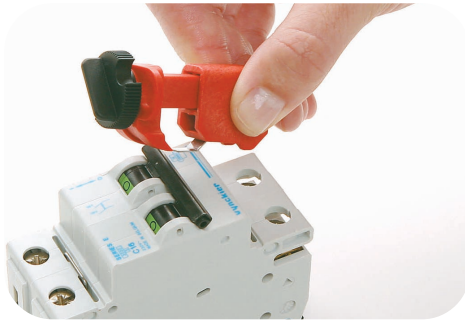

### Miniature Circuit Breaker Lockouts

- ▶ A safe and effective method for locking out miniature circuit breakers, commonly used in European and Asian equipment
- ▶ Miniature Breaker Lockouts requires NO TOOLS to install! the Lockout easily installs with the aid of a push button. The Tie Bar Style Lockout has a convenient thumb wheel for quick application
- ▶ Available for single and multi-pole breakers
- ▶ Recommended to lock with lightweight Brady Safety padlocks (see page 18) or other padlocks, the lockouts can take padlocks with a shackle diameter up to 9/32"
- ▶ Material: Glass-filled nylon
- ▶ Available in 1 or 6 packs
- ▶ Patent applied for

Tie-Bar

Pin-Out Standard

Pin-In Standard

Pin-Out Wide

Catalogue #	Type	Qty.
90844	POS	1
90845	POS	6
90847	PIS	1
90848	PIS	6
90850	POW	1
90851	POW	6
90853	TBLO	1
90854	TBLO	6

4 Different types: **POS** Pin Out Standard  
**PIS** Pin In Standard  
**POW** Pin Out Wide  
**TBLO** Tie Bar Lockout