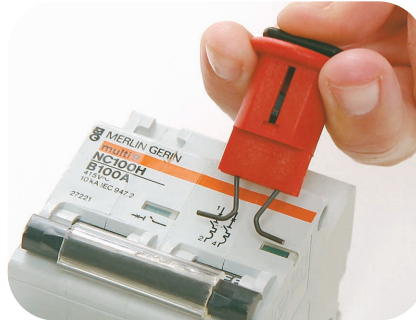

### Miniature Circuit Breaker Lockouts

- ▶ A safe and effective method for locking out miniature circuit breakers, commonly used in European and Asian equipment
- ▶ Miniature Breaker Lockouts requires NO TOOLS to install! the Lockout easily installs with the aid of a push button. The Tie Bar Style Lockout has a convenient thumb wheel for quick application
- ▶ Available for single and multi-pole breakers
- ▶ Recommended to lock with lightweight Brady Safety padlocks (see page 18) or other padlocks, the lockouts can take padlocks with a shackle diameter up to 9/32"
- ▶ Material: Glass-filled nylon
- ▶ Available in 1 or 6 packs
- ▶ Patent applied for

Tie-Bar

Pin-Out Standard

Pin-In Standard

Pin-Out Wide

Catalogue #	Type	Qty.
90844	POS	1
90845	POS	6
90847	PIS	1
90848	PIS	6
90850	POW	1
90851	POW	6
90853	TBLO	1
90854	TBLO	6

4 Different types: **POS** Pin Out Standard  
**PIS** Pin In Standard  
**POW** Pin Out Wide  
**TBLO** Tie Bar Lockout