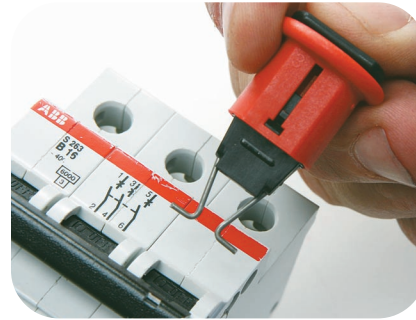

### Miniature Circuit Breaker Lockouts

- ▶ A safe and effective method for locking out miniature circuit breakers, commonly used in European and Asian equipment
- ▶ Miniature Breaker Lockouts requires NO TOOLS to install! the Lockout easily installs with the aid of a push button. The Tie Bar Style Lockout has a convenient thumb wheel for quick application
- ▶ Available for single and multi-pole breakers
- ▶ Recommended to lock with lightweight Brady Safety padlocks (see page 18) or other padlocks, the lockouts can take padlocks with a shackle diameter up to 9/32"
- ▶ Material: Glass-filled nylon
- ▶ Available in 1 or 6 packs
- ▶ Patent applied for

Tie-Bar

Pin-Out Standard

Pin-In Standard

Pin-Out Wide

Catalogue #	Type	Qty.
90844	POS	1
90845	POS	6
90847	PIS	1
90848	PIS	6
90850	POW	1
90851	POW	6
90853	TBLO	1
90854	TBLO	6

4 Different types: **POS** Pin Out Standard  
**PIS** Pin In Standard  
**POW** Pin Out Wide  
**TBLO** Tie Bar Lockout