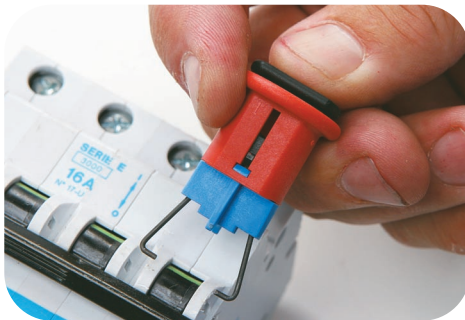

### Miniature Circuit Breaker Lockouts

- ▶ A safe and effective method for locking out miniature circuit breakers, commonly used in European and Asian equipment
- ▶ Miniature Breaker Lockouts requires NO TOOLS to install! the Lockout easily installs with the aid of a push button. The Tie Bar Style Lockout has a convenient thumb wheel for quick application
- ▶ Available for single and multi-pole breakers
- ▶ Recommended to lock with lightweight Brady Safety padlocks (see page 18) or other padlocks, the lockouts can take padlocks with a shackle diameter up to 9/32"
- ▶ Material: Glass-filled nylon
- ▶ Available in 1 or 6 packs
- ▶ Patent applied for

Tie-Bar

Pin-Out Standard

Pin-In Standard

Pin-Out Wide

Catalogue #	Type	Qty.
90844	POS	1
90845	POS	6
90847	PIS	1
90848	PIS	6
90850	POW	1
90851	POW	6
90853	TBLO	1
90854	TBLO	6

4 Different types: **POS** Pin Out Standard  
**PIS** Pin In Standard  
**POW** Pin Out Wide  
**TBLO** Tie Bar Lockout