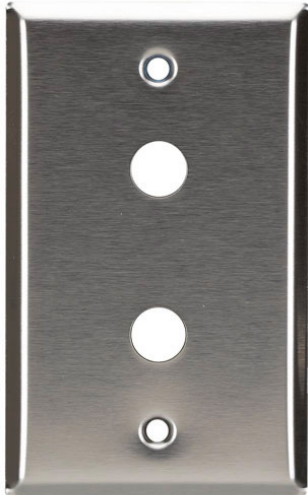

### Jacks, Panels, & Hardware > Wallplates

### Stainless Steel Wallplate, Coax (No Jack), Single-Width, 2-Punch

This durable, stainless wallplate is ready to ship. Or custom design your own!

WP231

---

Extended Double Diamond™ Warranty Available  
(Lifetime)

#### Product Highlights

- Stainless is ideal for clean rooms and food-service facilities—it's easy to clean and sterilize.
- Plate has a standard 9/16" cutout.
- Guaranteed for life!

### Description

Stainless Steel Wallplate, Coax (No Jack), Single-Width, 2-Punch