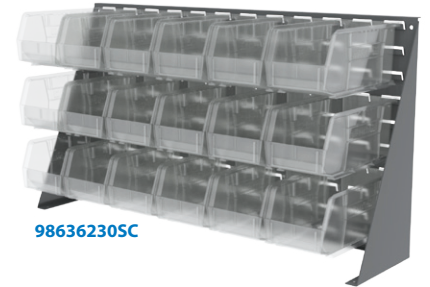

98636230SC