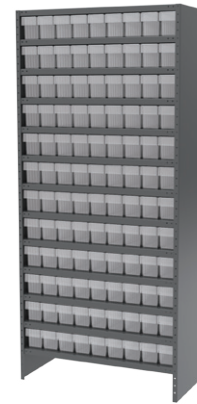

ASC1879148CRY