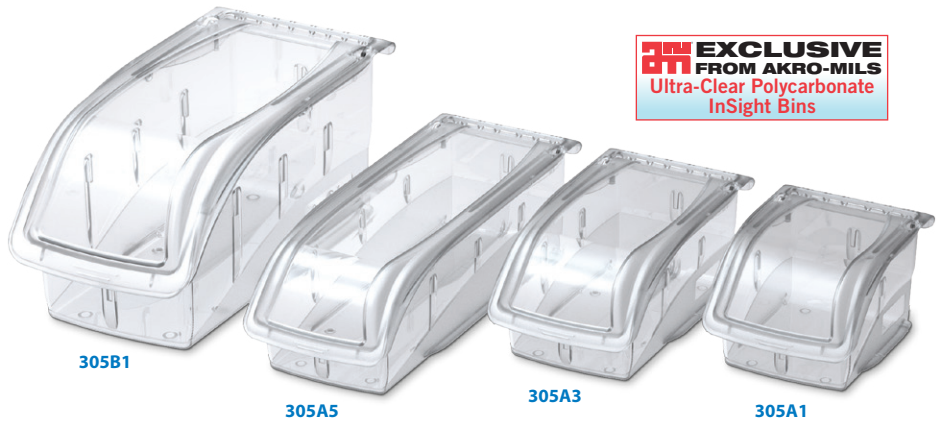

Ultra-Clear InSight® Bins

Akro-Mils Exclusive! Ultra-Clear InSight Bins provide maximum visibility in a sleek, modern design. High-impact polycarbonate construction makes this unique bin the durable, modern storage solution for any setting.

- Bins stack with or without optional clear lids in place
- Rear hanging lip allows bins to securely hang from louvered panels and rails
- Autoclavable bin withstands temperatures up to 350° F
- Clear length and width dividers sold separately
- Available in 4 sizes

EXCLUSIVE FROM AKRO-MILS
Ultra-Clear Polycarbonate InSight Bins

Model No.	L	W	H	Lid
305A1	5¾"	4¼"	3¼"	305A2
305A3	7¾"	4¼"	3¼"	305A4
305A5	10"	4¼"	3¼"	305A6
305B1	10"	5½"	5¼"	305B2