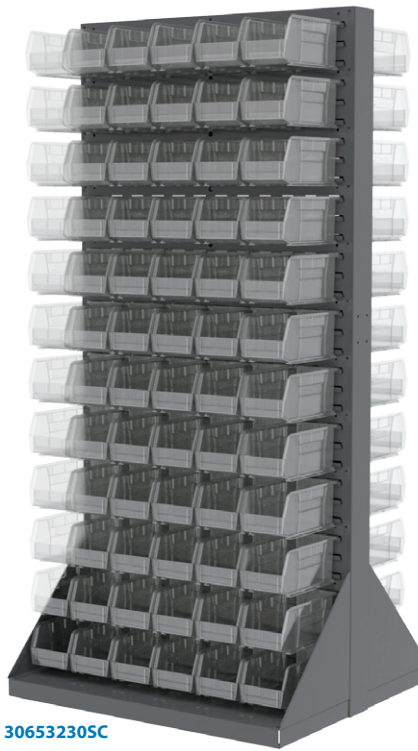

30653230SC