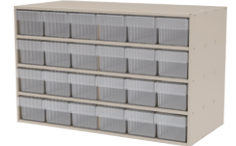

Textured Charcoal Gray

Textured Putty

3112CRY

31148CRY

31182CRY

31162CRY

AD3517P68CRY

Crystal Clear AkroDrawer Stackable Cabinets