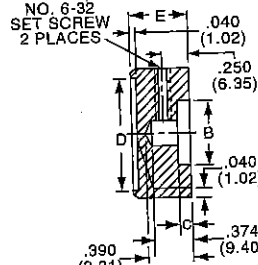

Alcoknobs *Machined Aluminum Series*

KFS SERIES

KFS400B1/8

NO. 6-32
SET SCREW
2 PLACES,
EXCEPT
KFS400B1/8:
NO. 4-40
SET SCREW
2 PLACES

1/8" SHAFT=.126" (3.20)
1/4" SHAFT=.251" (6.38)

Straight Knurl with Indicator on Skirt								
Model	Color	A	B	C	D	E	F	G
KFS400B1/8	Black Matte	.380(9.65)	.382(9.70)	.256(6.50)	.500(12.7)	.098(2.49)	.469(11.9)	0.591(15.0)
KFS500B1/8	Black Matte	.500(12.7)	.382(9.70)	.252(6.48)	.630(16.0)	.161(4.09)	.469(11.9)	.630(16.0)
KFS600B1/8	Black Matte	.618(15.7)	.280(7.11)	.382(9.70)	1.00(25.4)	.161(4.09)	.630(16.0)	0.811(20.6)

KHF SERIES

KHF500A1/4

KHF900A1/4

1/8" SHAFT=.126" (3.20)
1/4" SHAFT=.251" (6.37)

Plain Body with Top and Side Sawcut Indicator						
Model	Color	A	B	C	D	E
KHF500A1/4	Natural	.500(12.7)	.374(9.50)	.118(3.00)	.342(8.69)	.563(14.3)
KHF700A1/4	Natural	.740(18.8)	.590(15.0)	.118(3.00)	.592(15.0)	.563(14.3)
KHF900A1/4	Natural	.937(23.8)	.708(18.0)	.118(3.00)	.779(19.8)	.563(14.3)
KHF1250A1/4	Natural	1.23(31.8)	.984(25.0)	.118(3.00)	1.08(27.5)	.563(14.3)