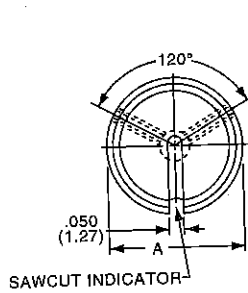

Alcoknobs *Machined Aluminum Series*

KFS SERIES

KFS400B1/8

NO. 6-32
SET SCREW
2 PLACES,
EXCEPT
KFS400B1/8:
NO. 4-40
SET SCREW
2 PLACES

1/8" SHAFT=.126" (3.20)
1/4" SHAFT=.251" (6.38)

Straight Knurl with Indicator on Skirt								
Model	Color	A	B	C	D	E	F	G
KFS400B1/8	Black Matte	.380(9.65)	.382(9.70)	.256(6.50)	.500(12.7)	.098(2.49)	.469(11.9)	0.591(15.0)
KFS500B1/8	Black Matte	.500(12.7)	.382(9.70)	.252(6.48)	.630(16.0)	.161(4.09)	.469(11.9)	.630(16.0)
KFS600B1/8	Black Matte	.618(15.7)	.280(7.11)	.382(9.70)	1.00(25.4)	.161(4.09)	.630(16.0)	0.811(20.6)

KHF SERIES

KHF500A1/4

KHF900A1/4

1/8" SHAFT=.126" (3.20)
1/4" SHAFT=.251" (6.37)

Plain Body with Top and Side Sawcut Indicator						
Model	Color	A	B	C	D	E
KHF500A1/4	Natural	.500(12.7)	.374(9.50)	.118(3.00)	.342(8.69)	.563(14.3)
KHF700A1/4	Natural	.740(18.8)	.590(15.0)	.118(3.00)	.592(15.0)	.563(14.3)
KHF900A1/4	Natural	.937(23.8)	.708(18.0)	.118(3.00)	.779(19.8)	.563(14.3)
KHF1250A1/4	Natural	1.23(31.8)	.984(25.0)	.118(3.00)	1.08(27.5)	.563(14.3)