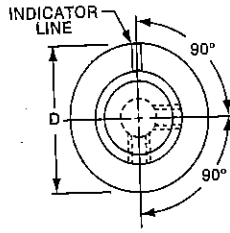

Alcoknobs *Machined Aluminum Series*

KFS SERIES

KFS400B1/8

NO. 6-32
SET SCREW
2 PLACES,
EXCEPT
KFS400B1/8:
NO. 4-40
SET SCREW
2 PLACES

1/8" SHAFT=.126" (3.20)
1/4" SHAFT=.251" (6.38)

Straight Knurl with Indicator on Skirt								
Model	Color	A	B	C	D	E	F	G
KFS400B1/8	Black Matte	.380(9.65)	.382(9.70)	.256(6.50)	.500(12.7)	.098(2.49)	.469(11.9)	0.591(15.0)
KFS500B1/8	Black Matte	.500(12.7)	.382(9.70)	.252(6.48)	.630(16.0)	.161(4.09)	.469(11.9)	.630(16.0)
KFS600B1/8	Black Matte	.618(15.7)	.280(7.11)	.382(9.70)	1.00(25.4)	.161(4.09)	.630(16.0)	0.811(20.6)

KHF SERIES

KHF500A1/4

KHF900A1/4

1/8" SHAFT=.126" (3.20)
1/4" SHAFT=.251" (6.37)

Plain Body with Top and Side Sawcut Indicator						
Model	Color	A	B	C	D	E
KHF500A1/4	Natural	.500(12.7)	.374(9.50)	.118(3.00)	.342(8.69)	.563(14.3)
KHF700A1/4	Natural	.740(18.8)	.590(15.0)	.118(3.00)	.592(15.0)	.563(14.3)
KHF900A1/4	Natural	.937(23.8)	.708(18.0)	.118(3.00)	.779(19.8)	.563(14.3)
KHF1250A1/4	Natural	1.23(31.8)	.984(25.0)	.118(3.00)	1.08(27.5)	.563(14.3)