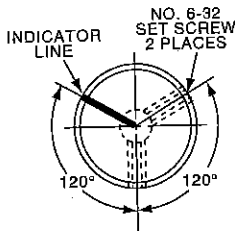

KLN SERIES

KLN500A1/4

1/8" SHAFT=.126" (3.20)
1/4" SHAFT=.251" (6.38)

Straight Knurl with Top and Side Indicator								
Model	Color	A	B	C	D	E	F	G
KLN500A1/8	Natural	.500(12.7)	0.445(11.3)	.374(9.50)	.281(7.14)	.625(15.9)	.512(13.0)	.527(13.4)
KLN500A1/4	Natural	.500(12.7)	0.445(11.3)	.374(9.50)	.281(7.14)	.625(15.9)	.512(13.0)	.527(13.4)
KLN500B1/8	Black	.500(12.7)	0.445(11.3)	.374(9.50)	.281(7.14)	.625(15.9)	.512(13.0)	.527(13.4)
KLN500B1/4	Black	.500(12.7)	0.445(11.3)	.374(9.50)	.281(7.14)	.625(15.9)	.512(13.0)	.527(13.4)
KLN500S1/8	Smoke	.500(12.7)	0.445(11.3)	.374(9.50)	.281(7.14)	.625(15.9)	.512(13.0)	.527(13.4)
KLN500S1/4	Smoke	.500(12.7)	0.445(11.3)	.374(9.50)	.281(7.14)	.625(15.9)	.512(13.0)	.527(13.4)
KLN700A1/4	Natural	.740(18.8)	.685(17.4)	.591(15.0)	.281(7.14)	.625(15.9)	.512(13.0)	.527(13.4)
KLN700B1/4	Black	.740(18.8)	.685(17.4)	.591(15.0)	.281(7.14)	.625(15.9)	.512(13.0)	.527(13.4)
KLN700S1/4	Smoke	.740(18.8)	.685(17.4)	.591(15.0)	.281(7.14)	.625(15.9)	.512(13.0)	.527(13.4)
KLN900A1/4	Natural	.937(23.8)	.882(22.4)	0.709(18.0)	.281(7.14)	.625(15.9)	.512(13.0)	.527(13.4)
KLN900B1/4	Black	.937(23.8)	.882(22.4)	0.709(18.0)	.281(7.14)	.625(15.9)	.512(13.0)	.527(13.4)
KLN900S1/4	Smoke	.937(23.8)	.882(22.4)	0.709(18.0)	.281(7.14)	.625(15.9)	.512(13.0)	.527(13.4)
KLN1250A1/4	Natural	1.25(31.8)	1.20(30.5)	.984(25.0)	.281(7.14)	.625(15.9)	.512(13.0)	.527(13.4)
KLN1250B1/4	Black	1.25(31.8)	1.20(30.5)	.984(25.0)	.281(7.14)	.625(15.9)	.512(13.0)	.527(13.4)
KLN1250S1/4	Smoke	1.25(31.8)	1.20(30.5)	.984(25.0)	.281(7.14)	.625(15.9)	.512(13.0)	.527(13.4)

Thomas & Betts

Quality & Innovation From **AUGAT**® Name Brand Products