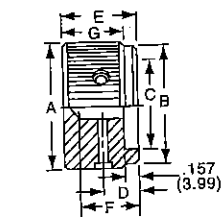

KLN SERIES

KLN500A1/4

1/8" SHAFT=.126" (3.20)
1/4" SHAFT=.251" (6.38)

Straight Knurl with Top and Side Indicator								
Model	Color	A	B	C	D	E	F	G
KLN500A1/8	Natural	.500(12.7)	0.445(11.3)	.374(9.50)	.281(7.14)	.625(15.9)	.512(13.0)	.527(13.4)
KLN500A1/4	Natural	.500(12.7)	0.445(11.3)	.374(9.50)	.281(7.14)	.625(15.9)	.512(13.0)	.527(13.4)
KLN500B1/8	Black	.500(12.7)	0.445(11.3)	.374(9.50)	.281(7.14)	.625(15.9)	.512(13.0)	.527(13.4)
KLN500B1/4	Black	.500(12.7)	0.445(11.3)	.374(9.50)	.281(7.14)	.625(15.9)	.512(13.0)	.527(13.4)
KLN500S1/8	Smoke	.500(12.7)	0.445(11.3)	.374(9.50)	.281(7.14)	.625(15.9)	.512(13.0)	.527(13.4)
KLN500S1/4	Smoke	.500(12.7)	0.445(11.3)	.374(9.50)	.281(7.14)	.625(15.9)	.512(13.0)	.527(13.4)
KLN700A1/4	Natural	.740(18.8)	.685(17.4)	.591(15.0)	.281(7.14)	.625(15.9)	.512(13.0)	.527(13.4)
KLN700B1/4	Black	.740(18.8)	.685(17.4)	.591(15.0)	.281(7.14)	.625(15.9)	.512(13.0)	.527(13.4)
KLN700S1/4	Smoke	.740(18.8)	.685(17.4)	.591(15.0)	.281(7.14)	.625(15.9)	.512(13.0)	.527(13.4)
KLN900A1/4	Natural	.937(23.8)	.882(22.4)	0.709(18.0)	.281(7.14)	.625(15.9)	.512(13.0)	.527(13.4)
KLN900B1/4	Black	.937(23.8)	.882(22.4)	0.709(18.0)	.281(7.14)	.625(15.9)	.512(13.0)	.527(13.4)
KLN900S1/4	Smoke	.937(23.8)	.882(22.4)	0.709(18.0)	.281(7.14)	.625(15.9)	.512(13.0)	.527(13.4)
KLN1250A1/4	Natural	1.25(31.8)	1.20(30.5)	.984(25.0)	.281(7.14)	.625(15.9)	.512(13.0)	.527(13.4)
KLN1250B1/4	Black	1.25(31.8)	1.20(30.5)	.984(25.0)	.281(7.14)	.625(15.9)	.512(13.0)	.527(13.4)
KLN1250S1/4	Smoke	1.25(31.8)	1.20(30.5)	.984(25.0)	.281(7.14)	.625(15.9)	.512(13.0)	.527(13.4)

Thomas & Betts

Quality & Innovation From **AUGAT**® Name Brand Products