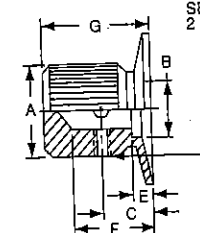

Alcoknobs *Machined Aluminum Series*

KFS SERIES

KFS400B1/8

NO. 6-32
SET SCREW
2 PLACES,
EXCEPT
KFS400B1/8:
NO. 4-40
SET SCREW
2 PLACES

1/8" SHAFT=.126" (3.20)
1/4" SHAFT=.251" (6.38)

Straight Knurl with Indicator on Skirt								
Model	Color	A	B	C	D	E	F	G
KFS400B1/8	Black Matte	.380(9.65)	.382(9.70)	.256(6.50)	.500(12.7)	.098(2.49)	.469(11.9)	0.591(15.0)
KFS500B1/8	Black Matte	.500(12.7)	.382(9.70)	.252(6.48)	.630(16.0)	.161(4.09)	.469(11.9)	.630(16.0)
KFS600B1/8	Black Matte	.618(15.7)	.280(7.11)	.382(9.70)	1.00(25.4)	.161(4.09)	.630(16.0)	0.811(20.6)

KHF SERIES

KHF500A1/4

KHF900A1/4

1/8" SHAFT=.126" (3.20)
1/4" SHAFT=.251" (6.37)

Plain Body with Top and Side Sawcut Indicator						
Model	Color	A	B	C	D	E
KHF500A1/4	Natural	.500(12.7)	.374(9.50)	.118(3.00)	.342(8.69)	.563(14.3)
KHF700A1/4	Natural	.740(18.8)	.590(15.0)	.118(3.00)	.592(15.0)	.563(14.3)
KHF900A1/4	Natural	.937(23.8)	.708(18.0)	.118(3.00)	.779(19.8)	.563(14.3)
KHF1250A1/4	Natural	1.23(31.8)	.984(25.0)	.118(3.00)	1.08(27.5)	.563(14.3)