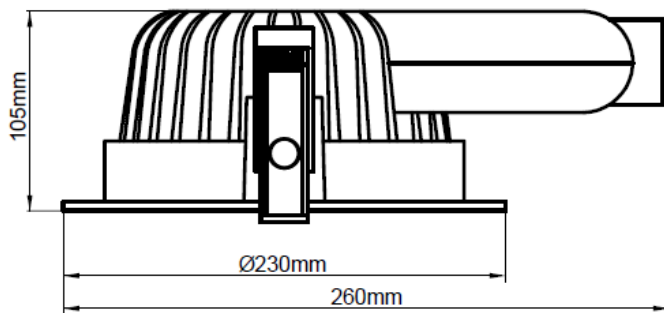

Specifications

Product Code	KLED10DL4/WHT-W40	KLED16DL4/WHT-W40	KLED23DL4/WHT-W40
Nominal Power (W)	10	16	23
Voltage	220-240Vac 50-60Hz	220-240Vac 50-60Hz	220-240Vac 50-60Hz
Current (mA)	62	75	108
Protection	Class II / IP40	Class II / IP40	Class II / IP40
Nominal Useful Luminous Flux (lm)	550	900	1250
CCT	4000K Cool White	4000K Cool White	4000K Cool White
Nominal Lifetime (h)	40000	40000	40000
Beam Angle (°)	80	80	80
Dimmable	No	No	No
Switching Cycles	50000	50000	50000
Warm-up time to 60% Φ (S)	Instant full light	Instant full light	Instant full light
Suitable for accent lighting	Yes	Yes	Yes
Length (mm)	200	240	260
Width (mm)	145	190	230
Depth (mm)	65	85	105
Cut-out (mm)	127	170	210
Mercury (mg)	0	0	0
Clean-up instructions	N/A	N/A	N/A
Retrofit	Yes	Yes	Yes
Rated Power (W)	10.0	16.0	23.0
Rated Useful Luminous Flux (lm)	550	900	1250
Rated Lifetime (h)	40000	40000	40000
Power Factor	0.70	0.93	0.93
Rated Peak Candelas (cd)	420	650	950
Lumen Maintenance Factor at Nominal Lifetime	0.80	0.80	0.80
SDCM of CCT	<6	<6	<6
CRI	83	82	82
Start Time (s)	0.49	0.49	0.49
Ambient Temperature Range (°C)	-20 to 40	-20 to 40	-20 to 40
Compatible Emergency Module	No	KTC27EME-DWL	KTC27EME-DWL
Emergency Luminous Flux (lm)	-	190	230

Dimensions

KLED10DL4

KLED16DL6

KLED23DL8

Photometric Information

10W 4000K

16W 4000K

23W 4000K