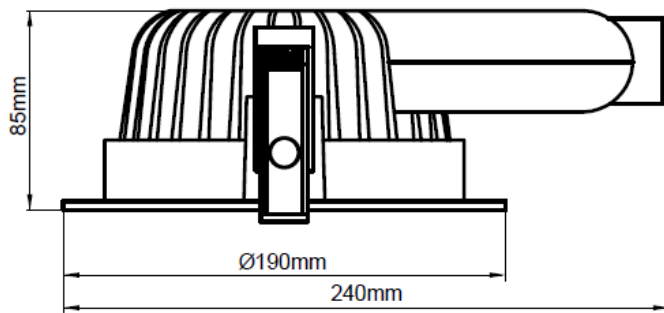

Specifications

Product Code	KLED10DL4/WHT-W40	KLED16DL4/WHT-W40	KLED23DL4/WHT-W40
Nominal Power (W)	10	16	23
Voltage	220-240Vac 50-60Hz	220-240Vac 50-60Hz	220-240Vac 50-60Hz
Current (mA)	62	75	108
Protection	Class II / IP40	Class II / IP40	Class II / IP40
Nominal Useful Luminous Flux (lm)	550	900	1250
CCT	4000K Cool White	4000K Cool White	4000K Cool White
Nominal Lifetime (h)	40000	40000	40000
Beam Angle (°)	80	80	80
Dimmable	No	No	No
Switching Cycles	50000	50000	50000
Warm-up time to 60% Φ (S)	Instant full light	Instant full light	Instant full light
Suitable for accent lighting	Yes	Yes	Yes
Length (mm)	200	240	260
Width (mm)	145	190	230
Depth (mm)	65	85	105
Cut-out (mm)	127	170	210
Mercury (mg)	0	0	0
Clean-up instructions	N/A	N/A	N/A
Retrofit	Yes	Yes	Yes
Rated Power (W)	10.0	16.0	23.0
Rated Useful Luminous Flux (lm)	550	900	1250
Rated Lifetime (h)	40000	40000	40000
Power Factor	0.70	0.93	0.93
Rated Peak Candelas (cd)	420	650	950
Lumen Maintenance Factor at Nominal Lifetime	0.80	0.80	0.80
SDCM of CCT	<6	<6	<6
CRI	83	82	82
Start Time (s)	0.49	0.49	0.49
Ambient Temperature Range (°C)	-20 to 40	-20 to 40	-20 to 40
Compatible Emergency Module	No	KTC27EME-DWL	KTC27EME-DWL
Emergency Luminous Flux (lm)	-	190	230

Dimensions

KLED10DL4

KLED16DL6

KLED23DL8

Photometric Information

10W 4000K

16W 4000K

23W 4000K