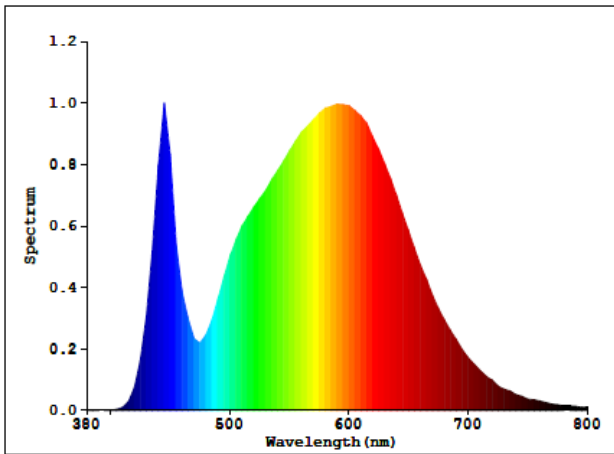

Specifications

Product Code	KLED10DL4/WHT-W40	KLED16DL4/WHT-W40	KLED23DL4/WHT-W40
Nominal Power (W)	10	16	23
Voltage	220-240Vac 50-60Hz	220-240Vac 50-60Hz	220-240Vac 50-60Hz
Current (mA)	62	75	108
Protection	Class II / IP40	Class II / IP40	Class II / IP40
Nominal Useful Luminous Flux (lm)	550	900	1250
CCT	4000K Cool White	4000K Cool White	4000K Cool White
Nominal Lifetime (h)	40000	40000	40000
Beam Angle (°)	80	80	80
Dimmable	No	No	No
Switching Cycles	50000	50000	50000
Warm-up time to 60% Φ (S)	Instant full light	Instant full light	Instant full light
Suitable for accent lighting	Yes	Yes	Yes
Length (mm)	200	240	260
Width (mm)	145	190	230
Depth (mm)	65	85	105
Cut-out (mm)	127	170	210
Mercury (mg)	0	0	0
Clean-up instructions	N/A	N/A	N/A
Retrofit	Yes	Yes	Yes
Rated Power (W)	10.0	16.0	23.0
Rated Useful Luminous Flux (lm)	550	900	1250
Rated Lifetime (h)	40000	40000	40000
Power Factor	0.70	0.93	0.93
Rated Peak Candelas (cd)	420	650	950
Lumen Maintenance Factor at Nominal Lifetime	0.80	0.80	0.80
SDCM of CCT	<6	<6	<6
CRI	83	82	82
Start Time (s)	0.49	0.49	0.49
Ambient Temperature Range (°C)	-20 to 40	-20 to 40	-20 to 40
Compatible Emergency Module	No	KTC27EME-DWL	KTC27EME-DWL
Emergency Luminous Flux (lm)	-	190	230

Dimensions

KLED10DL4

KLED16DL6

KLED23DL8

Photometric Information

10W 4000K

16W 4000K

23W 4000K