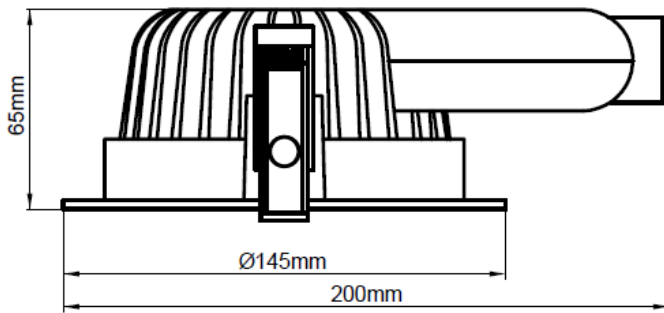

LED Downlight

10W, 16W and 23W LED Downlights

Product Overview

The Kosnic LED Downlight range are retrofits for widely used 4", 6" and 8" fluorescent downlights. The 16W and 23W versions are compatible with Kosnic's emergency module, and the range offers affordable products with high lumen efficiency and a long life.

Features

- Save up to 50% energy usage compared to traditional fluorescent fittings.
- Compatible with Kosnic's KTC27EME-DWL emergency module (16W & 23W).
- Class II, IP40
- High lumen output.
- Long life of 40,000h.
- Aluminum housing for better heat dissipation.
- Instant start.
- Negligible UV output.
- Mercury free.

Specifications

Product Code	KLED10DL4/WHT-W40	KLED16DL4/WHT-W40	KLED23DL4/WHT-W40
Nominal Power (W)	10	16	23
Voltage	220-240Vac 50-60Hz	220-240Vac 50-60Hz	220-240Vac 50-60Hz
Current (mA)	62	75	108
Protection	Class II / IP40	Class II / IP40	Class II / IP40
Nominal Useful Luminous Flux (lm)	550	900	1250
CCT	4000K Cool White	4000K Cool White	4000K Cool White
Nominal Lifetime (h)	40000	40000	40000
Beam Angle (°)	80	80	80
Dimmable	No	No	No
Switching Cycles	50000	50000	50000
Warm-up time to 60% Φ (S)	Instant full light	Instant full light	Instant full light
Suitable for accent lighting	Yes	Yes	Yes
Length (mm)	200	240	260
Width (mm)	145	190	230
Depth (mm)	65	85	105
Cut-out (mm)	127	170	210
Mercury (mg)	0	0	0
Clean-up instructions	N/A	N/A	N/A
Retrofit	Yes	Yes	Yes
Rated Power (W)	10.0	16.0	23.0
Rated Useful Luminous Flux (lm)	550	900	1250
Rated Lifetime (h)	40000	40000	40000
Power Factor	0.70	0.93	0.93
Rated Peak Candelas (cd)	420	650	950
Lumen Maintenance Factor at Nominal Lifetime	0.80	0.80	0.80
SDCM of CCT	<6	<6	<6
CRI	83	82	82
Start Time (s)	0.49	0.49	0.49
Ambient Temperature Range (°C)	-20 to 40	-20 to 40	-20 to 40
Compatible Emergency Module	No	KTC27EME-DWL	KTC27EME-DWL
Emergency Luminous Flux (lm)	-	190	230

Dimensions

KLED10DL4

KLED16DL6

KLED23DL8

Photometric Information

10W 4000K

16W 4000K

23W 4000K