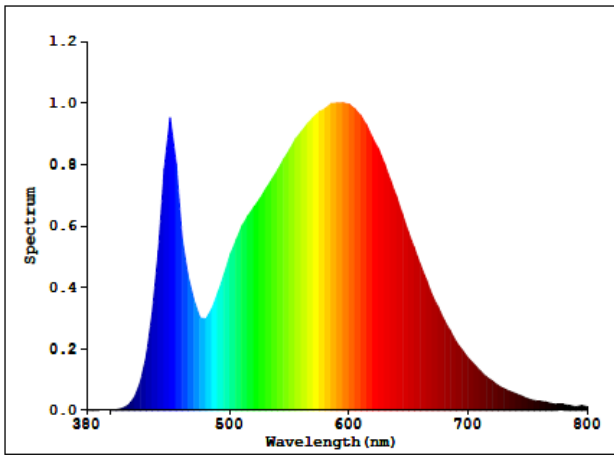

Specifications

Product Code	KLED10DL4/WHT-W40	KLED16DL4/WHT-W40	KLED23DL4/WHT-W40
Nominal Power (W)	10	16	23
Voltage	220-240Vac 50-60Hz	220-240Vac 50-60Hz	220-240Vac 50-60Hz
Current (mA)	62	75	108
Protection	Class II / IP40	Class II / IP40	Class II / IP40
Nominal Useful Luminous Flux (lm)	550	900	1250
CCT	4000K Cool White	4000K Cool White	4000K Cool White
Nominal Lifetime (h)	40000	40000	40000
Beam Angle (°)	80	80	80
Dimmable	No	No	No
Switching Cycles	50000	50000	50000
Warm-up time to 60% Φ (S)	Instant full light	Instant full light	Instant full light
Suitable for accent lighting	Yes	Yes	Yes
Length (mm)	200	240	260
Width (mm)	145	190	230
Depth (mm)	65	85	105
Cut-out (mm)	127	170	210
Mercury (mg)	0	0	0
Clean-up instructions	N/A	N/A	N/A
Retrofit	Yes	Yes	Yes
Rated Power (W)	10.0	16.0	23.0
Rated Useful Luminous Flux (lm)	550	900	1250
Rated Lifetime (h)	40000	40000	40000
Power Factor	0.70	0.93	0.93
Rated Peak Candelas (cd)	420	650	950
Lumen Maintenance Factor at Nominal Lifetime	0.80	0.80	0.80
SDCM of CCT	<6	<6	<6
CRI	83	82	82
Start Time (s)	0.49	0.49	0.49
Ambient Temperature Range (°C)	-20 to 40	-20 to 40	-20 to 40
Compatible Emergency Module	No	KTC27EME-DWL	KTC27EME-DWL
Emergency Luminous Flux (lm)	-	190	230

Dimensions

KLED10DL4

KLED16DL6

KLED23DL8

Photometric Information

10W 4000K

16W 4000K

23W 4000K