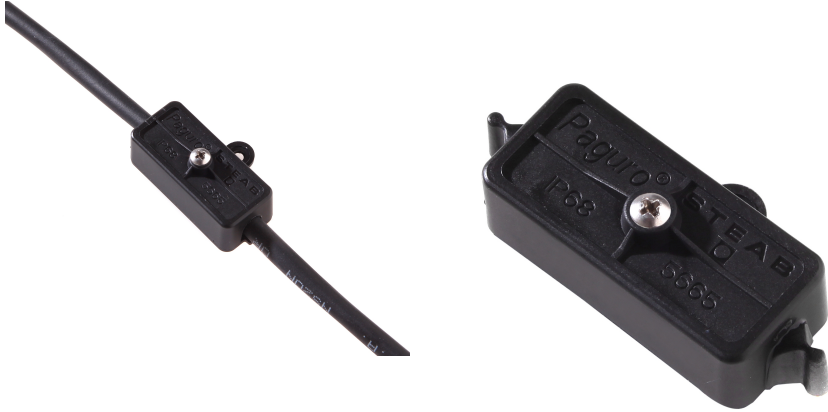

**5665/////221**

Minature Paguro gel connector junction box black, 2 cable entry 4.8-6mm with 2 pole terminal block

H=15, L=50, W=18 max

**PRODUCT SPECIFICATIONS**

Minimum cable diameter (mm)	4.8
Maximum cable diameter (mm)	6
Gel material	Sealing bi-component syliconic gel
Fixing system	Screw
Cable entries	2
Number of poles	2
Terminal type	Screw - wp
Body material	Nylon PA66-RV
Colour	Black
Max conductor size (Sq mm)	2.5
Max current (A)	10
Max voltage (V)	250 (Testing now)
Minimum temp rating °C	-30
Max temp rating °C	130
IP rating	68