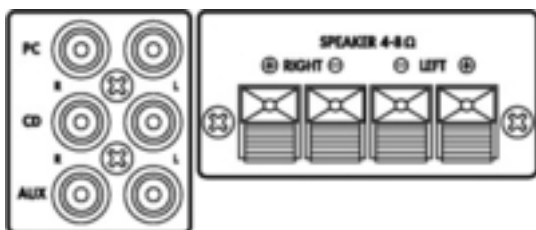

## SA-50 - Amplifier

2 x 25  
W MAX

### Compact universal stereo amplifier

- Silent operation due to fanless cooling concept
- Additional 3.5 mm jack connection with switchable sensitivity at the front panel
- Audio source selector
- Controls for volume, bass and treble
- 6.3 mm headphone output
- Robust metal housing

## Technical data

Max. power	: 2 x 25 W <sub>MAX</sub>
Stereo 4 Ohm	: 2 x 12.5 W <sub>RMS</sub>
Stereo 8 Ohm	: 2 x 10 W <sub>RMS</sub>
Inputs	: PC: 115 mV/12 k Ohm CD: 115 mV/12 k Ohm aux: 115 mV/12 k Ohm player: 115 mV/12 k Ohm (high), 20 mV/32 k Ohm (low)
Frequency range	: 20-20,000 Hz
S/N ratio	: > 65 dB
Digital echo	: -
Equalizer	: bass: ±12 dB treble: ±12 dB
Power supply	: 230 V~/50 Hz/50 VA
Admiss. ambient temp.	: 0-40 °C
Dimensions	: 212x56x200 mm
Weight	: 1.9 kg
<b>Connections</b>	: PC: RCA L/R CD: RCA L/R aux: RCA L/R player: 3.5 mm jack speaker: spring-load. speaker term.