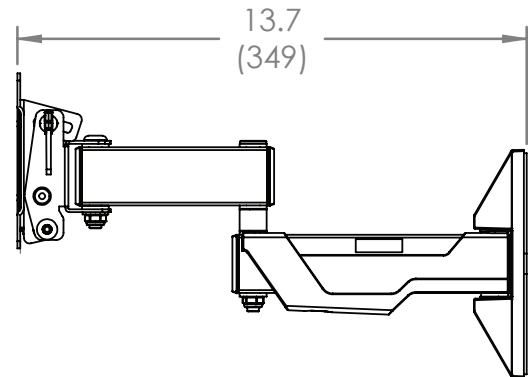

Product Specifications*

Fits most: 13–37" TVs
Supports up to: 40 lbs (18.1 kg)
Tilt: +15° to -5°
Pan: ± 90°
Mounting profile: 3.0" (7.6 cm)*
Maximum extension: 13.7" (34.9 cm)*
VESA compliance: 75x75 to 200x200
Mounting: Single-stud or solid wall
UL listed: Yes
Warranty: 5 years
Color: Black

*Subject to change

800.MOUNT.IT (800.668.6848)

04262013

OC40FMX technical data sheet

FRONT VIEW

MOUNTING PROFILE

MAXIMUM EXTENSION

PANEL ATTACHMENT -
VESA COMPATABILITY (mm)

PANEL ATTACHMENT -
VESA COMPATABILITY (mm)
WITH ADAPTERS

WALL MOUNTING

inches (mm)

	Packaging UPC	MC UPC
Americas	698833028010	10698833028017
International	698833028010	10698833028017

	Dimensions WxDxH Inches (mm)	Wt lbs (kg)	Qty
Box	9.9 x 9.7 x 3.8 (251x246x96)	4.6 (2.1)	NA
MC	15.8 x 10.8 x 9.9 (400x273x252)	18.5 (8.4)	4