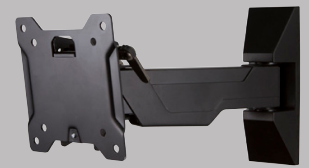

OC40FMX product information sheet

The OC40FMX is ideal for entry-level consumers looking for a low-profile and easy-to-use small full motion mount.

Product Benefits*

- Tilt, pan and swivel for maximum viewing flexibility
- Lift n' Lock™ allows you to easily attach your TV to the mount
- Extends 13.7" (34.9 cm) from wall when in use and retracts to 3.0" (7.6 cm) when not in use
- Integrated cable management and plastic covers hide wires
- Allows for simple leveling adjustments post-installation
- Durable powder coat finish
- Two-tone design and modern aesthetic complements newer TVs
- Includes adapters for greater VESA compatibility
- Simple to install and use
- Ships fully assembled
- Includes complete hardware kit

Product Specifications*

Fits most: 13–37" TVs
Supports up to: 40 lbs (18.1 kg)
Tilt: +15° to -5°
Pan: ± 90°
Mounting profile: 3.0" (7.6 cm)*
Maximum extension: 13.7" (34.9 cm)*
VESA compliance: 75x75 to 200x200
Mounting: Single-stud or solid wall
UL listed: Yes
Warranty: 5 years
Color: Black

*adapter adds .2" (0.6 cm)

Series

OC40FM

OC40FMX

OC80FM

Take the guess work out of choosing your perfect mount! The OC40FMX is a single-arm cantilever that is compatible with most TVs up to 37" on the market today.

PANEL ATTACHMENT -
VESA COMPATABILITY (mm)
WITH ADAPTERS

WALL MOUNTING

inches (mm)

	Packaging UPC	MC UPC
Americas	698833028010	10698833028017
International	698833028010	10698833028017

	Dimensions WxDxH Inches (mm)	Wt lbs (kg)	Qty
Box	9.9 x 9.7 x 3.8 (251x246x96)	4.6 (2.1)	NA
MC	15.8 x 10.8 x 9.9 (400x273x252)	18.5 (8.4)	4