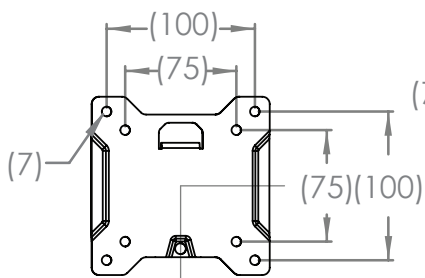

*Subject to change

800.MOUNT.IT (800.668.6848)

04262013

OC40FMX technical data sheet

FRONT VIEW

MOUNTING PROFILE

MAXIMUM EXTENSION

PANEL ATTACHMENT -
VESA COMPATABILITY (mm)

PANEL ATTACHMENT -
VESA COMPATABILITY (mm)
WITH ADAPTERS

WALL MOUNTING

inches (mm)

	Packaging UPC	MC UPC
Americas	698833028010	10698833028017
International	698833028010	10698833028017

	Dimensions WxDxH Inches (mm)	Wt lbs (kg)	Qty
Box	9.9 x 9.7 x 3.8 (251x246x96)	4.6 (2.1)	NA
MC	15.8 x 10.8 x 9.9 (400x273x252)	18.5 (8.4)	4