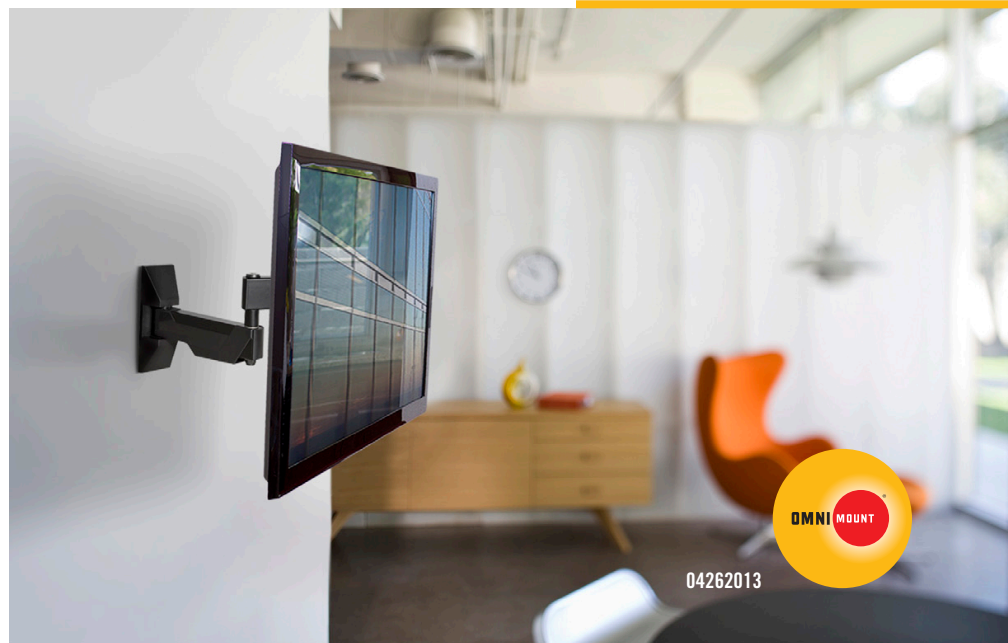

OC40FMX product information sheet

The OC40FMX is ideal for entry-level consumers looking for a low-profile and easy-to-use small full motion mount.

Product Benefits*

- Tilt, pan and swivel for maximum viewing flexibility
- Lift n' Lock™ allows you to easily attach your TV to the mount
- Extends 13.7" (34.9 cm) from wall when in use and retracts to 3.0" (7.6 cm) when not in use
- Integrated cable management and plastic covers hide wires
- Allows for simple leveling adjustments post-installation
- Durable powder coat finish
- Two-tone design and modern aesthetic complements newer TVs
- Includes adapters for greater VESA compatibility
- Simple to install and use
- Ships fully assembled
- Includes complete hardware kit

Product Specifications*

Fits most: 13–37" TVs
Supports up to: 40 lbs (18.1 kg)
Tilt: +15° to -5°
Pan: ± 90°
Mounting profile: 3.0" (7.6 cm)*
Maximum extension: 13.7" (34.9 cm)*
VESA compliance: 75x75 to 200x200
Mounting: Single-stud or solid wall
UL listed: Yes
Warranty: 5 years
Color: Black

*adapter adds .2" (0.6 cm)

Series

Take the guess work out of choosing your perfect mount! The OC40FMX is a single-arm cantilever that is compatible with most TVs up to 37" on the market today.

*Subject to change

800.MOUNT.IT (800.668.6848)

04262013