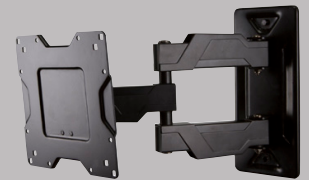

OC40FMX product information sheet

The OC40FMX is ideal for entry-level consumers looking for a low-profile and easy-to-use small full motion mount.

Product Benefits*

- Tilt, pan and swivel for maximum viewing flexibility
- Lift n' Lock™ allows you to easily attach your TV to the mount
- Extends 13.7" (34.9 cm) from wall when in use and retracts to 3.0" (7.6 cm) when not in use
- Integrated cable management and plastic covers hide wires
- Allows for simple leveling adjustments post-installation
- Durable powder coat finish
- Two-tone design and modern aesthetic complements newer TVs
- Includes adapters for greater VESA compatibility
- Simple to install and use
- Ships fully assembled
- Includes complete hardware kit

Product Specifications*

Fits most: 13–37" TVs
Supports up to: 40 lbs (18.1 kg)
Tilt: +15° to -5°
Pan: ± 90°
Mounting profile: 3.0" (7.6 cm)*
Maximum extension: 13.7" (34.9 cm)*
VESA compliance: 75x75 to 200x200
Mounting: Single-stud or solid wall
UL listed: Yes
Warranty: 5 years
Color: Black

*adapter adds .2" (0.6 cm)

Series

OC40FM

OC40FMX

OC80FM

Take the guess work out of choosing your perfect mount! The OC40FMX is a single-arm cantilever that is compatible with most TVs up to 37" on the market today.

PANEL ATTACHMENT -
VESA COMPATABILITY (mm)
WITH ADAPTERS

WALL MOUNTING

inches (mm)

	Packaging UPC	MC UPC
Americas	698833028010	10698833028017
International	698833028010	10698833028017

	Dimensions WxDxH Inches (mm)	Wt lbs (kg)	Qty
Box	9.9 x 9.7 x 3.8 (251x246x96)	4.6 (2.1)	NA
MC	15.8 x 10.8 x 9.9 (400x273x252)	18.5 (8.4)	4