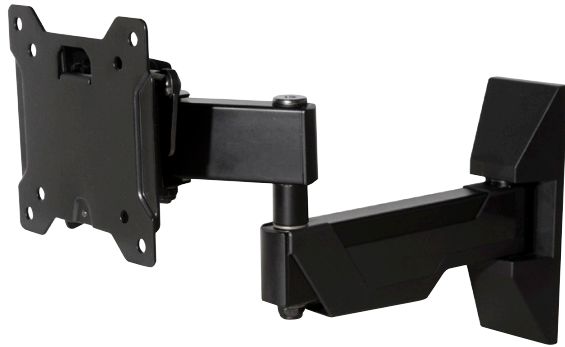

OC40FMX product information sheet

The OC40FMX is ideal for entry-level consumers looking for a low-profile and easy-to-use small full motion mount.

Product Benefits*

- Tilt, pan and swivel for maximum viewing flexibility
- Lift n' Lock™ allows you to easily attach your TV to the mount
- Extends 13.7" (34.9 cm) from wall when in use and retracts to 3.0" (7.6 cm) when not in use
- Integrated cable management and plastic covers hide wires
- Allows for simple leveling adjustments post-installation
- Durable powder coat finish
- Two-tone design and modern aesthetic complements newer TVs
- Includes adapters for greater VESA compatibility
- Simple to install and use
- Ships fully assembled
- Includes complete hardware kit

Product Specifications*

Fits most: 13–37" TVs
Supports up to: 40 lbs (18.1 kg)
Tilt: +15° to -5°
Pan: ± 90°
Mounting profile: 3.0" (7.6 cm)*
Maximum extension: 13.7" (34.9 cm)*
VESA compliance: 75x75 to 200x200
Mounting: Single-stud or solid wall
UL listed: Yes
Warranty: 5 years
Color: Black

*adapter adds .2" (0.6 cm)

Series

OC40FM

OC40FMX

OC80FM

Take the guess work out of choosing your perfect mount! The OC40FMX is a single-arm cantilever that is compatible with most TVs up to 37" on the market today.

*Subject to change

800.MOUNT.IT (800.668.6848)

04262013

OC40FMX technical data sheet

FRONT VIEW

MOUNTING PROFILE

MAXIMUM EXTENSION

PANEL ATTACHMENT -
VESA COMPATABILITY (mm)