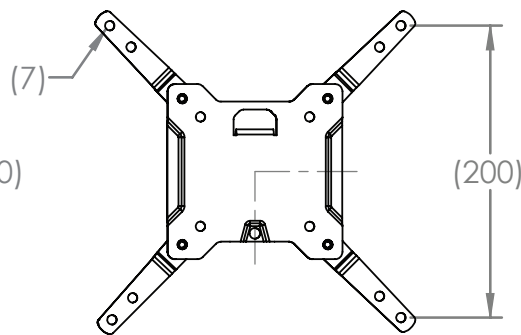

Product Specifications*

Fits most: 13–37" TVs
Supports up to: 40 lbs (18.1 kg)
Tilt: +15° to -5°
Pan: ± 90°
Mounting profile: 3.0" (7.6 cm)*
Maximum extension: 13.7" (34.9 cm)*
VESA compliance: 75x75 to 200x200
Mounting: Single-stud or solid wall
UL listed: Yes
Warranty: 5 years
Color: Black

*adapter adds .2" (0.6 cm)

Series

OC40FM

OC40FMX

OC80FM

Take the guess work out of choosing your perfect mount! The OC40FMX is a single-arm cantilever that is compatible with most TVs up to 37" on the market today.

*Subject to change

800.MOUNT.IT (800.668.6848)

04262013

OC40FMX technical data sheet

FRONT VIEW

MOUNTING PROFILE

MAXIMUM EXTENSION

PANEL ATTACHMENT -
VESA COMPATABILITY (mm)

PANEL ATTACHMENT -
VESA COMPATABILITY (mm)
WITH ADAPTERS

WALL MOUNTING

inches (mm)

	Packaging UPC	MC UPC
Americas	698833028010	10698833028017
International	698833028010	10698833028017

	Dimensions WxDxH Inches (mm)	Wt lbs (kg)	Qty
Box	9.9 x 9.7 x 3.8 (251x246x96)	4.6 (2.1)	NA
MC	15.8 x 10.8 x 9.9 (400x273x252)	18.5 (8.4)	4