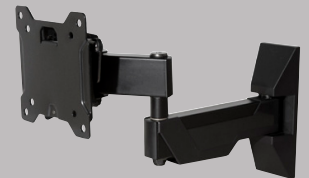

OC40FMX product information sheet

The OC40FMX is ideal for entry-level consumers looking for a low-profile and easy-to-use small full motion mount.

Product Benefits*

- Tilt, pan and swivel for maximum viewing flexibility
- Lift n' Lock™ allows you to easily attach your TV to the mount
- Extends 13.7" (34.9 cm) from wall when in use and retracts to 3.0" (7.6 cm) when not in use
- Integrated cable management and plastic covers hide wires
- Allows for simple leveling adjustments post-installation
- Durable powder coat finish
- Two-tone design and modern aesthetic complements newer TVs
- Includes adapters for greater VESA compatibility
- Simple to install and use
- Ships fully assembled
- Includes complete hardware kit

Product Specifications*

Fits most: 13–37" TVs
Supports up to: 40 lbs (18.1 kg)
Tilt: +15° to -5°
Pan: ± 90°
Mounting profile: 3.0" (7.6 cm)*
Maximum extension: 13.7" (34.9 cm)*
VESA compliance: 75x75 to 200x200
Mounting: Single-stud or solid wall
UL listed: Yes
Warranty: 5 years
Color: Black

*adapter adds .2" (0.6 cm)

Series

OC40FM

OC40FMX

OC80FM

Take the guess work out of choosing your perfect mount! The OC40FMX is a single-arm cantilever that is compatible with most TVs up to 37" on the market today.