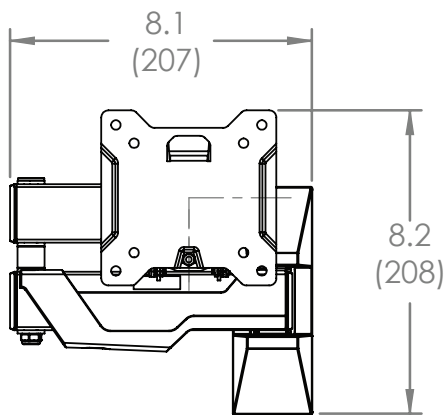

Product Specifications*

Fits most: 13–37" TVs
Supports up to: 40 lbs (18.1 kg)
Tilt: +15° to -5°
Pan: ± 90°
Mounting profile: 3.0" (7.6 cm)*
Maximum extension: 13.7" (34.9 cm)*
VESA compliance: 75x75 to 200x200
Mounting: Single-stud or solid wall
UL listed: Yes
Warranty: 5 years
Color: Black

*adapter adds .2" (0.6 cm)

Series

OC40FM

OC40FMX

OC80FM

Take the guess work out of choosing your perfect mount! The OC40FMX is a single-arm cantilever that is compatible with most TVs up to 37" on the market today.

*Subject to change

800.MOUNT.IT (800.668.6848)

04262013

OC40FMX technical data sheet

FRONT VIEW

MOUNTING PROFILE

MAXIMUM EXTENSION

PANEL ATTACHMENT -
VESA COMPATABILITY (mm)

PANEL ATTACHMENT -
VESA COMPATABILITY (mm)
WITH ADAPTERS

WALL MOUNTING

inches (mm)

	Packaging UPC	MC UPC
Americas	698833028010	10698833028017
International	698833028010	10698833028017

	Dimensions WxDxH Inches (mm)	Wt lbs (kg)	Qty
Box	9.9 x 9.7 x 3.8 (251x246x96)	4.6 (2.1)	NA
MC	15.8 x 10.8 x 9.9 (400x273x252)	18.5 (8.4)	4