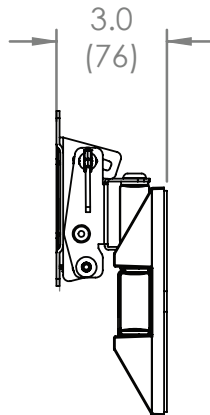

Product Specifications*

Fits most: 13–37" TVs
Supports up to: 40 lbs (18.1 kg)
Tilt: +15° to -5°
Pan: ± 90°
Mounting profile: 3.0" (7.6 cm)*
Maximum extension: 13.7" (34.9 cm)*
VESA compliance: 75x75 to 200x200
Mounting: Single-stud or solid wall
UL listed: Yes
Warranty: 5 years
Color: Black

*adapter adds .2" (0.6 cm)

Series

OC40FM

OC40FMX

OC80FM

Take the guess work out of choosing your perfect mount! The OC40FMX is a single-arm cantilever that is compatible with most TVs up to 37" on the market today.

*Subject to change

800.MOUNT.IT (800.668.6848)

04262013

OC40FMX technical data sheet

FRONT VIEW

MOUNTING PROFILE

MAXIMUM EXTENSION

PANEL ATTACHMENT -
VESA COMPATABILITY (mm)

PANEL ATTACHMENT -
VESA COMPATABILITY (mm)
WITH ADAPTERS

WALL MOUNTING

inches (mm)

	Packaging UPC	MC UPC
Americas	698833028010	10698833028017
International	698833028010	10698833028017

	Dimensions WxDxH Inches (mm)	Wt lbs (kg)	Qty
Box	9.9 x 9.7 x 3.8 (251x246x96)	4.6 (2.1)	NA
MC	15.8 x 10.8 x 9.9 (400x273x252)	18.5 (8.4)	4