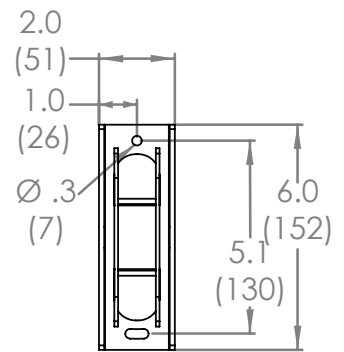

Product Specifications*

Fits most: 13–37" TVs
Supports up to: 40 lbs (18.1 kg)
Tilt: +15° to -5°
Pan: ± 90°
Mounting profile: 3.0" (7.6 cm)*
Maximum extension: 13.7" (34.9 cm)*
VESA compliance: 75x75 to 200x200
Mounting: Single-stud or solid wall
UL listed: Yes
Warranty: 5 years
Color: Black

*Subject to change

800.MOUNT.IT (800.668.6848)

04262013

OC40FMX technical data sheet

FRONT VIEW

MOUNTING PROFILE

MAXIMUM EXTENSION

PANEL ATTACHMENT -
VESA COMPATABILITY (mm)

PANEL ATTACHMENT -
VESA COMPATABILITY (mm)
WITH ADAPTERS

WALL MOUNTING

inches (mm)

	Packaging UPC	MC UPC
Americas	698833028010	10698833028017
International	698833028010	10698833028017

	Dimensions WxDxH Inches (mm)	Wt lbs (kg)	Qty
Box	9.9 x 9.7 x 3.8 (251x246x96)	4.6 (2.1)	NA
MC	15.8 x 10.8 x 9.9 (400x273x252)	18.5 (8.4)	4